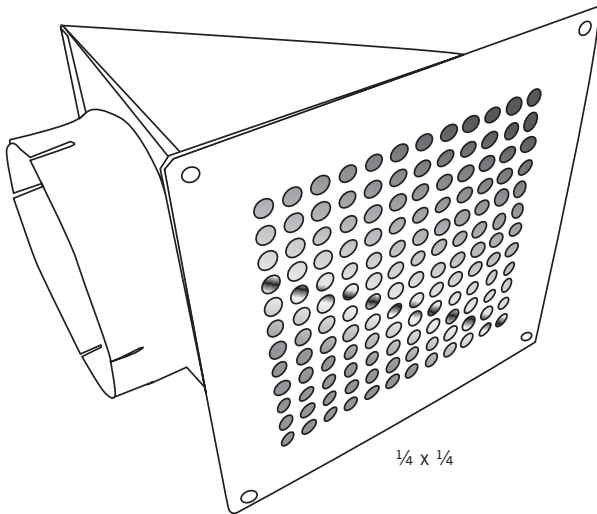

Builder's Best, Inc.
 201 Broiles Drive
 Jacksonville, TX 75766
 888-368-7233
 fax: 800-259-8368
 www.BuildersBest.com

METAL EAVE VENT WITH SCREEN - EXHAUST

PRODUCT SPECIFICATIONS

- Back draft flapper
- Aluminum construction
- Fits flush into eave
- Grid is metal $\frac{1}{4}$ x $\frac{1}{4}$ with $\frac{1}{4}$ " round holes

PART NUMBERS

Diameter	Part #	Qty	Package
Exhaust with flapper and female snap-lock™ fitting:			
4"	110188	8	bulk
Exhaust with flapper and male snap-lock™ fitting:			
4"	110199	8	bulk

LABELS

WARRANTY

Manufacturer assumes no responsibility for failure due to improper installation. All specifications and designs are subject to change without notice and without incurring liability.