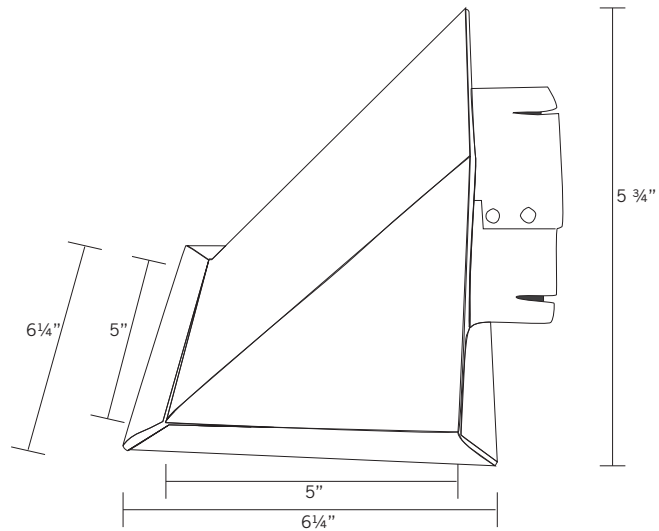

Builder's Best, Inc.
 201 Broiles Drive
 Jacksonville, TX 75766
 888-368-7233
 fax: 800-259-8368
 www.BuildersBest.com

METAL EAVE VENT WITH SCREEN - EXHAUST

PRODUCT SPECIFICATIONS

- Back draft flapper
- Aluminum construction
- Fits flush into eave
- Grid is metal $\frac{1}{4}$ x $\frac{1}{4}$ with $\frac{1}{4}$ " round holes

PART NUMBERS

Diameter	Part #	Qty	Package
Exhaust with flapper and female snap-lock™ fitting:			
4"	110188	8	bulk
Exhaust with flapper and male snap-lock™ fitting:			
4"	110199	8	bulk

LABELS

WARRANTY

Manufacturer assumes no responsibility for failure due to improper installation. All specifications and designs are subject to change without notice and without incurring liability.