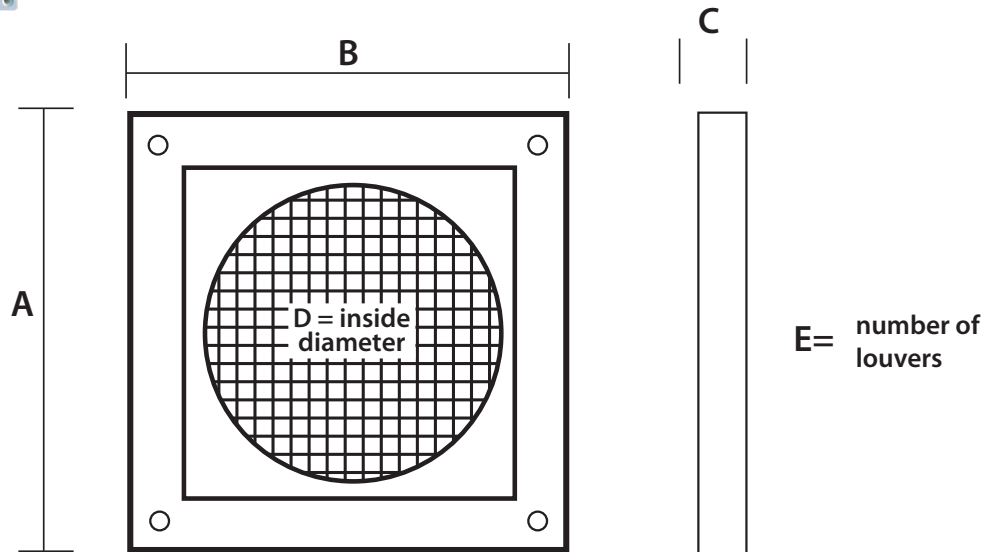

## PRODUCT SPECIFICATIONS

- Polypropylene Molded Plastic
- Free Swinging louvers
- 4 Mounting holes
- Fully Assembled

## PART NUMBERS

| Diameter | Color | Part # | Qty |
|----------|-------|--------|-----|
| 4"       | White | 110291 | 24  |
|          | Brown | 110294 | 24  |
| 5"       | White | 110833 | 12  |
|          | Brown | 110837 | 12  |
| 6"       | White | 110841 | 12  |
|          | Brown | 110845 | 12  |
| 7"       | White | 110849 | 12  |
|          | Brown | 110853 | 12  |
| 8"       | White | 110857 | 12  |
|          | Brown | 110861 | 12  |

| Diameter | A    | B   | C   | D | E |
|----------|------|-----|-----|---|---|
| 3"       | 5.6  | 5.6 | .6  | 3 | 4 |
| 4"       | 5.6  | 5.6 | .6  | 4 | 4 |
| 5"       | 7.0  | 7.3 | .65 | 5 | 2 |
| 6"       | 8.2  | 8.2 | .65 | 6 | 3 |
| 7"       | 8.8  | 8.6 | .65 | 7 | 3 |
| 8"       | 10.0 | 9.7 | .65 | 8 | 3 |