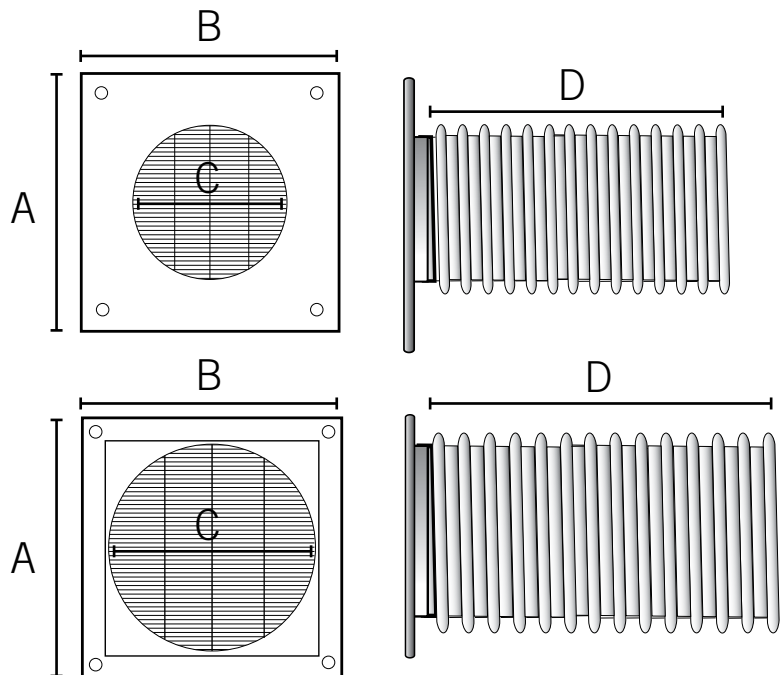

Builder's Best, Inc.
 201 Broiles Drive
 Jacksonville, TX 75766
 903-586-8283
 sales@venting.biz
 BuildersBest.com

AFL349 MICRO LOUVER ALUMINUM EAVE VENT

110274

110275

DESCRIPTION

- Aluminum eave vent
- Fixed louvered screen
- Installs flush
- 3" and 4" diameter Available as faceplate only
- Available with 3' V230 Flexible aluminum pipe and 3" collar
- Approximate Free Area in Square inches:
 3" - 2.00 4" - 3.45
- .0515" opening in screen

DIMENSIONS

Diameter	Part #	Qty	A	B	C	D
Faceplate only:						
3"	110272	20	6"	5.875"	3"	3"
4"	110273	20	6"	5.875"	4"	3"
With 3 ft V230 flexible aluminum pipe:						
3"	110274	16	6"	5.875"	3"	3"
4"	110275	16	6"	5.875"	4"	3"
With 3" collar:						
3"	110556	8	6"	5.875"	3"	3"
4"	110555	8	6"	5.875"	4"	3"

PART NUMBERS

Diameter	Part #	Qty	Package
Faceplate only:			
3"	110272	20	bulk
4"	110273	20	bulk
With 3 ft V230 flexible aluminum pipe:			
3"	110274	16	bulk
4"	110275	16	bulk
With 3" collar:			
3"	110556	8	bulk
4"	110555	8	bulk