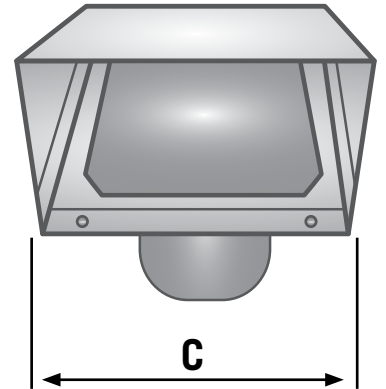

## DESCRIPTION

The GWM620 is a heavy duty galvanized wall vent hood.

## PRODUCT FEATURES

- Mouth opening exceeds pipe area for best airflow
- Riveted construction, no caulk
- 4 mounting holes for secure connections
- Available without tailpipe, with 6" tailpipe or 11" tailpipe

## PRODUCT SPECIFICATIONS

- 26 gauge galvanized mill finish steel
- Flapper (4"-6" rounded, 7"- 12" squared)