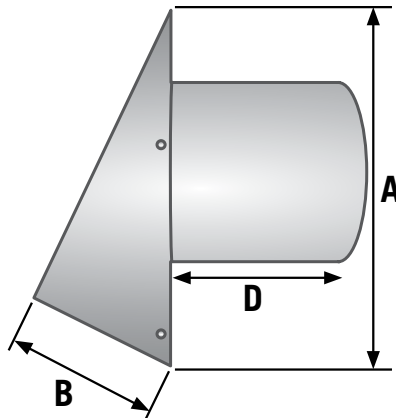

## PRODUCT FEATURES

- Mouth opening exceeds pipe area for best airflow
- Riveted construction, no caulk
- 4 mounting holes for secure connections
- Available without tailpipe, with 6" tailpipe or 11" tailpipe

## PRODUCT SPECIFICATIONS

- 26 gauge galvanized mill finish steel
- Flapper (4"-6" rounded, 7"- 12" squared)