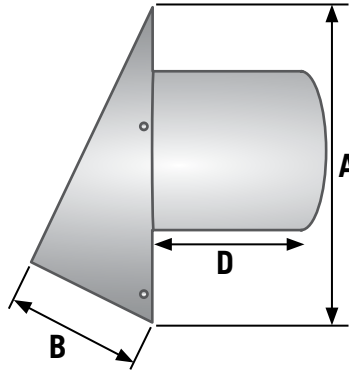

PRODUCT FEATURES

- Mouth opening exceeds pipe area for best airflow
- Riveted construction, no caulk
- 4 mounting holes for secure connections
- Available without tailpipe, with 6" tailpipe or 11" tailpipe

PRODUCT SPECIFICATIONS

- 26 gauge galvanized mill finish steel
- Flapper (4"-6" rounded, 7"-12" squared)
- ¼" x ¼" screens mechanically inserted and removable

PART NUMBERS & DIMENSIONS

Dia.	Tail	Flapper	Screen	Case #	Qty	Pkg	A (in.)	B (in.)	C (in.)	D (in.)
4"	n/a	flapper	¼"x¼" removable	111229	20	Bulk	7	4	5.25	n/a
4"	6"	flapper	¼"x¼" removable	111033	12	Bulk	7	4	5.25	6
4"	11"	flapper	¼"x¼" removable	011023	12	Bulk	7	4	5.25	11
5"	n/a	flapper	¼"x¼" removable	111231	12	Bulk	9	4	8	n/a
5"	6"	flapper	¼"x¼" removable	111035	12	Bulk	9	4	8	6
5"	11"	flapper	¼"x¼" removable	111024	6	Bulk	9	4	8	11
6"	n/a	flapper	¼"x¼" removable	111233	12	Bulk	9	4	8	n/a
6"	6"	flapper	¼"x¼" removable	111037	12	Bulk	9	4	8	6
6"	11"	flapper	¼"x¼" removable	111026	6	Bulk	9	4	8	11
7"	n/a	flapper	¼"x¼" removable	111235	12	Bulk	11.25	5.375	10	n/a
7"	6"	flapper	¼"x¼" removable	111038	10	Bulk	11.25	5.375	10	6
7"	11"	flapper	¼"x¼" removable	111027	6	Bulk	11.25	5.375	10	11
8"	n/a	flapper	¼"x¼" removable	111237	12	Bulk	11.25	5.375	10	n/a
8"	6"	flapper	¼"x¼" removable	111039	10	Bulk	11.25	5.375	10	6
8"	11"	flapper	¼"x¼" removable	111028	6	Bulk	11.25	5.375	10	11
10"	n/a	flapper	¼"x¼" removable	111239	2	Bulk	14.125	6.875	12	n/a
10"	6"	flapper	¼"x¼" removable	111040	2	Bulk	14.125	6.875	12	6
10"	11"	flapper	¼"x¼" removable	011029	1	Ind Box	14.125	6.875	12	11
12"	n/a	flapper	¼"x¼" removable	111241	2	Bulk	14.125	6.875	14	n/a
12"	6"	flapper	¼"x¼" removable	111041	2	Bulk	14.125	6.875	14	6
12"	11"	flapper	¼"x¼" removable	011030	1	Ind Box	14.125	6.875	14	11