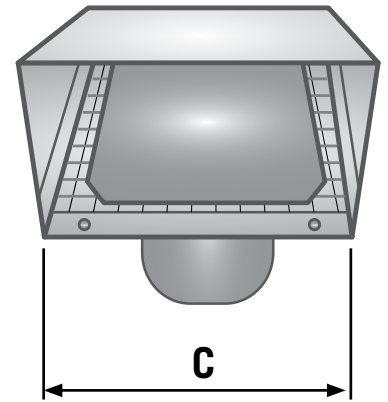

Builder's Best, Inc.
201 Broiles Drive
Jacksonville, TX 75766
903-586-8283
sales@venting.biz
BuildersBest.com

GWM624 Spangled Galvanized Heavy Gauge Hood with Flapper & Screen

DESCRIPTION

The GWM624 is a heavy duty galvanized wall vent hood.

PRODUCT FEATURES

- Mouth opening exceeds pipe area for best airflow
- Riveted construction, no caulk
- 4 mounting holes for secure connections
- Available without tailpipe, with 6" tailpipe or 11" tailpipe

PRODUCT SPECIFICATIONS

- 26 gauge galvanized mill finish steel
- Flapper (4"-6" rounded, 7"-12" squared)
- ¼" x ¼" screens mechanically inserted and removable

PART NUMBERS & DIMENSIONS

Dia.	Tail	Flapper	Screen	Case #	Qty	Pkg	A (in.)	B (in.)	C (in.)	D (in.)
4"	n/a	flapper	¼"x¼" removable	111229	20	Bulk	7	4	5.25	n/a
4"	6"	flapper	¼"x¼" removable	111033	12	Bulk	7	4	5.25	6
4"	11"	flapper	¼"x¼" removable	011023	12	Bulk	7	4	5.25	11
5"	n/a	flapper	¼"x¼" removable	111231	12	Bulk	9	4	8	n/a
5"	6"	flapper	¼"x¼" removable	111035	12	Bulk	9	4	8	6
5"	11"	flapper	¼"x¼" removable	111024	6	Bulk	9	4	8	11
6"	n/a	flapper	¼"x¼" removable	111233	12	Bulk	9	4	8	n/a
6"	6"	flapper	¼"x¼" removable	111037	12	Bulk	9	4	8	6
6"	11"	flapper	¼"x¼" removable	111026	6	Bulk	9	4	8	11
7"	n/a	flapper	¼"x¼" removable	111235	12	Bulk	11.25	5.375	10	n/a
7"	6"	flapper	¼"x¼" removable	111038	10	Bulk	11.25	5.375	10	6
7"	11"	flapper	¼"x¼" removable	111027	6	Bulk	11.25	5.375	10	11
8"	n/a	flapper	¼"x¼" removable	111237	12	Bulk	11.25	5.375	10	n/a
8"	6"	flapper	¼"x¼" removable	111039	10	Bulk	11.25	5.375	10	6
8"	11"	flapper	¼"x¼" removable	111028	6	Bulk	11.25	5.375	10	11
10"	n/a	flapper	¼"x¼" removable	111239	2	Bulk	14.125	6.875	12	n/a
10"	6"	flapper	¼"x¼" removable	111040	2	Bulk	14.125	6.875	12	6
10"	11"	flapper	¼"x¼" removable	011029	1	Ind Box	14.125	6.875	12	11
12"	n/a	flapper	¼"x¼" removable	111241	2	Bulk	14.125	6.875	14	n/a
12"	6"	flapper	¼"x¼" removable	111041	2	Bulk	14.125	6.875	14	6
12"	11"	flapper	¼"x¼" removable	011030	1	Ind Box	14.125	6.875	14	11