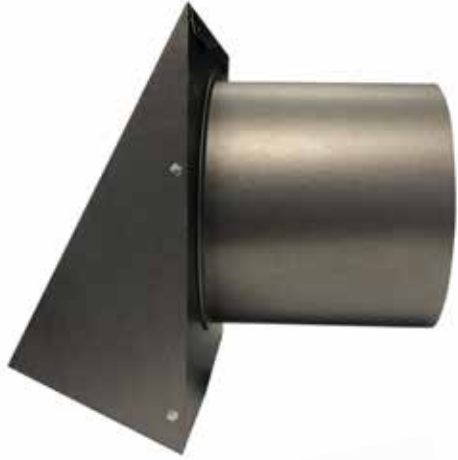

# GWM704 P-Tanium™ Paintable Heavy Gauge Hood with Screen

## DESCRIPTION

The GWM704 is a heavy duty galvanized wall vent hood made with P-Tanium™ paintable galvanized steel. The dark gray matte finish can be left unpainted if desired.

## PRODUCT FEATURES

- Mouth opening exceeds pipe area for best airflow
- Riveted construction, no caulk
- 4 mounting holes for secure connections
- Available without tailpipe, with 6" tailpipe or 11" tailpipe

## PRODUCT SPECIFICATIONS

- 26 gauge P-Tanium™ paintable galvanized steel
- Plain face (no logo)
- ¼" x ¼" screens mechanically inserted and removable