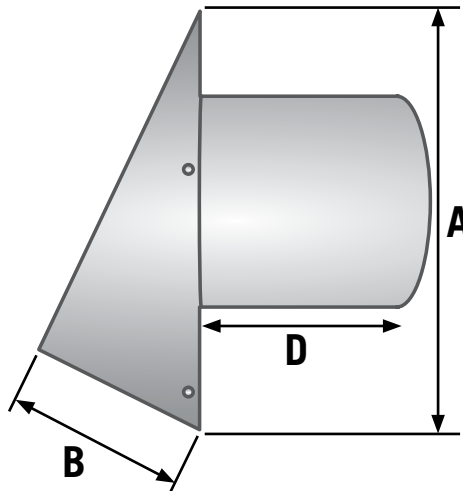

Builder's Best, Inc.
201 Broiles Drive
Jacksonville, TX 75766
903-586-8283
sales@venting.biz
BuildersBest.com

GWM704 P-Tanium™ Paintable Heavy Gauge Hood with Screen

DESCRIPTION

The GWM704 is a heavy duty galvanized wall vent hood made with P-Tanium™ paintable galvanized steel. The dark gray matte finish can be left unpainted if desired.

PRODUCT FEATURES

- Mouth opening exceeds pipe area for best airflow
- Riveted construction, no caulk
- 4 mounting holes for secure connections
- Available without tailpipe, with 6" tailpipe or 11" tailpipe

PRODUCT SPECIFICATIONS

- 26 gauge P-Tanium™ paintable galvanized steel
- Plain face (no logo)
- ¼" x ¼" screens mechanically inserted and removable

PART NUMBERS & DIMENSIONS

Dia.	Tail	Flapper	Screen	Case #	Qty	Pkg	A (in.)	B (in.)	C (in.)	D (in.)
4"	n/a	n/a	¼"x¼" removable	112042	20	Bulk	7	4	5.25	n/a
4"	6"	n/a	¼"x¼" removable	112067	12	Bulk	7	4	5.25	6
4"	11"	n/a	¼"x¼" removable	112068	12	Bulk	7	4	5.25	11
5"	n/a	n/a	¼"x¼" removable	112216	12	Bulk	9	4	8	n/a
5"	6"	n/a	¼"x¼" removable	112212	12	Bulk	9	4	8	6
5"	11"	n/a	¼"x¼" removable	112213	6	Bulk	9	4	8	11
6"	n/a	n/a	¼"x¼" removable	112044	12	Bulk	9	4	8	n/a
6"	6"	n/a	¼"x¼" removable	112240	12	Bulk	9	4	8	6
6"	11"	n/a	¼"x¼" removable	112215	6	Bulk	9	4	8	11
7"	n/a	n/a	¼"x¼" removable	112415	12	Bulk	11.25	5.375	10	n/a
7"	6"	n/a	¼"x¼" removable	112314	10	Bulk	11.25	5.375	10	6
7"	11"	n/a	¼"x¼" removable	111839	6	Bulk	11.25	5.375	10	11
8"	n/a	n/a	¼"x¼" removable	112115	12	Bulk	11.25	5.375	10	6
8"	6"	n/a	¼"x¼" removable	112243	10	Bulk	11.25	5.375	10	6
8"	11"	n/a	¼"x¼" removable	112245	6	Bulk	11.25	5.375	10	11

LABELS

WARRANTY

Complete Warranty Statement at <https://www.buildersbest.com>