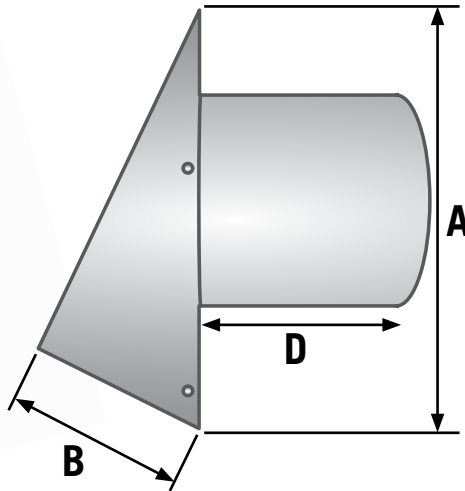

Builder's Best, Inc.
 201 Broiles Drive
 Jacksonville, TX 75766
 903-586-8283
 sales@venting.biz
 BuildersBest.com

GWM730 P-Tanium™ Paintable Heavy Gauge Hood with Spring Flapper

DESCRIPTION

The GWM720 is a heavy duty galvanized wall vent hood made with P-Tanium™ paintable galvanized steel. The dark gray matte finish can be left unpainted if desired.

PRODUCT FEATURES

- Mouth opening exceeds pipe area for best airflow
- Riveted construction, no caulk
- 4 mounting holes for secure connections
- Available without tailpipe, with 6" tailpipe or 11" tailpipe

PRODUCT SPECIFICATIONS

- 26 gauge P-Tanium™ paintable galvanized steel
- Plain face (no logo)
- Spring flapper (rounded)

PART NUMBERS & DIMENSIONS

Dia.	Tail	Flapper	Screen	Case PN	Qty	Pkg	A (in.)	B (in.)	C (in.)	D (in.)
4"	6	spring flapper	n/a	111843	12	Bulk	7	4	5.25	6