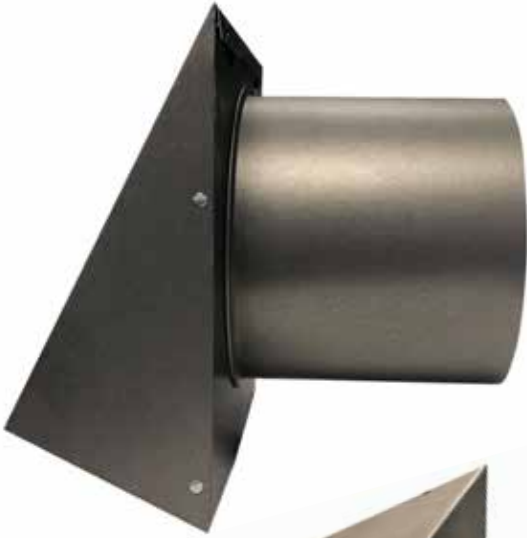

Builder's Best, Inc.
 201 Broiles Drive
 Jacksonville, TX 75766
 903-586-8283
 sales@venting.biz
 BuildersBest.com

GWM730 P-Tanium™ Paintable Heavy Gauge Hood with Spring Flapper

DESCRIPTION

The GWM720 is a heavy duty galvanized wall vent hood made with P-Tanium™ paintable galvanized steel. The dark gray matte finish can be left unpainted if desired.

PRODUCT FEATURES

- Mouth opening exceeds pipe area for best airflow
- Riveted construction, no caulk
- 4 mounting holes for secure connections
- Available without tailpipe, with 6" tailpipe or 11" tailpipe

PRODUCT SPECIFICATIONS

- 26 gauge P-Tanium™ paintable galvanized steel
- Plain face (no logo)
- Spring flapper (rounded)

PART NUMBERS & DIMENSIONS

Dia.	Tail	Flapper	Screen	Case PN	Qty	Pkg	A (in.)	B (in.)	C (in.)	D (in.)
4"	6	spring flapper	n/a	111843	12	Bulk	7	4	5.25	6