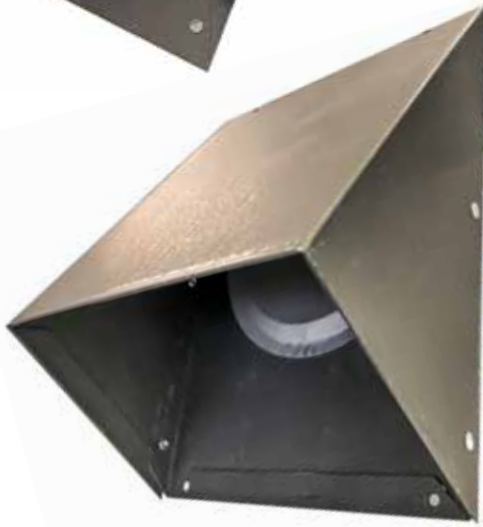

Builder's Best, Inc.
 201 Broiles Drive
 Jacksonville, TX 75766
 903-586-8283
 sales@venting.biz
 BuildersBest.com

GWM730 P-Tanium™ Paintable Heavy Gauge Hood with Spring Flapper

DESCRIPTION

The GWM720 is a heavy duty galvanized wall vent hood made with P-Tanium™ paintable galvanized steel. The dark gray matte finish can be left unpainted if desired.

PRODUCT FEATURES

- Mouth opening exceeds pipe area for best airflow
- Riveted construction, no caulk
- 4 mounting holes for secure connections
- Available without tailpipe, with 6" tailpipe or 11" tailpipe

PRODUCT SPECIFICATIONS

- 26 gauge P-Tanium™ paintable galvanized steel
- Plain face (no logo)
- Spring flapper (rounded)

PART NUMBERS & DIMENSIONS

Dia.	Tail	Flapper	Screen	Case PN	Qty	Pkg	A (in.)	B (in.)	C (in.)	D (in.)
4"	6	spring flapper	n/a	111843	12	Bulk	7	4	5.25	6