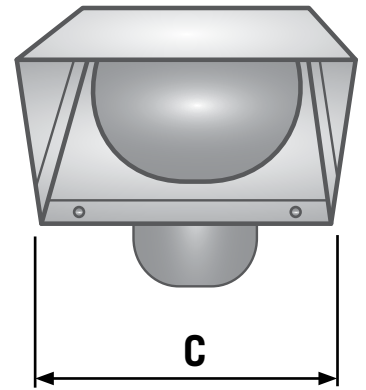

Builder's Best, Inc.
 201 Broiles Drive
 Jacksonville, TX 75766
 903-586-8283
 sales@venting.biz
 BuildersBest.com

GWM730 P-Tanium™ Paintable Heavy Gauge Hood with Spring Flapper

DESCRIPTION

The GWM720 is a heavy duty galvanized wall vent hood made with P-Tanium™ paintable galvanized steel. The dark gray matte finish can be left unpainted if desired.

PRODUCT FEATURES

- Mouth opening exceeds pipe area for best airflow
- Riveted construction, no caulk
- 4 mounting holes for secure connections
- Available without tailpipe, with 6" tailpipe or 11" tailpipe

PRODUCT SPECIFICATIONS

- 26 gauge P-Tanium™ paintable galvanized steel
- Plain face (no logo)
- Spring flapper (rounded)

PART NUMBERS & DIMENSIONS

Dia.	Tail	Flapper	Screen	Case PN	Qty	Pkg	A (in.)	B (in.)	C (in.)	D (in.)
4"	6	spring flapper	n/a	111843	12	Bulk	7	4	5.25	6