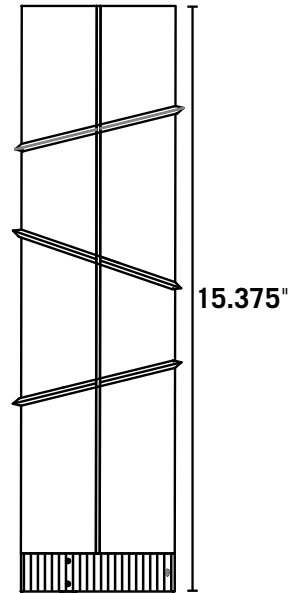

Builder's Best, Inc.
 201 Broiles Drive
 Jacksonville, TX 75766
 903-586-8283
 sales@venting.biz
 BuildersBest.com

Long Sweep Elbow

DESCRIPTION

The Long Sweep Elbow is an adjustable elbow which overcomes length of run issues for some building codes.

PRODUCT FEATURES

- Overcomes length of run issues for some building codes
- 4-Piece sectional adjustability

PRODUCT SPECIFICATIONS

- Aluminum 011646 is 26 gauge
- Galvanized 011645 is 30 gauge

PART NUMBERS

Dia.	Material	Each #	Qty	Case #	Package
4"	Aluminum	011646	12	111646	bulk
4"	Galvanized	011645	12	111645	bulk

LABELS

WARRANTY

Complete Warranty Statement at <https://www.buildersbest.com>