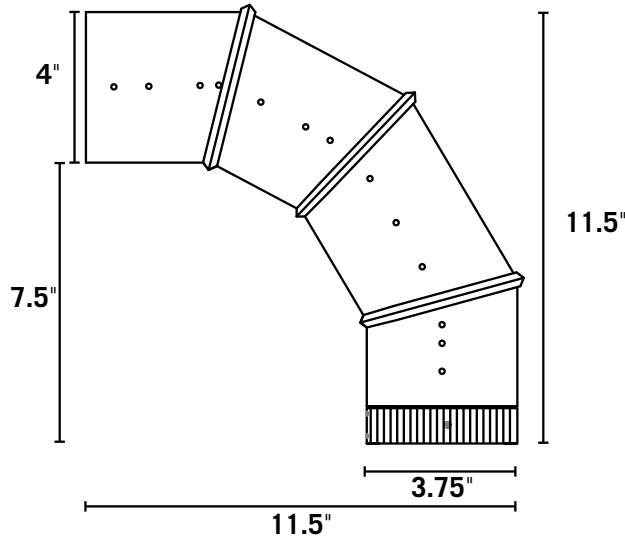

Builder's Best, Inc.
 201 Broiles Drive
 Jacksonville, TX 75766
 903-586-8283
 sales@venting.biz
 BuildersBest.com

Long Sweep Elbow

DESCRIPTION

The Long Sweep Elbow is an adjustable elbow which overcomes length of run issues for some building codes.

PRODUCT FEATURES

- Overcomes length of run issues for some building codes
- 4-Piece sectional adjustability

PRODUCT SPECIFICATIONS

- Aluminum 011646 is 26 gauge
- Galvanized 011645 is 30 gauge

PART NUMBERS