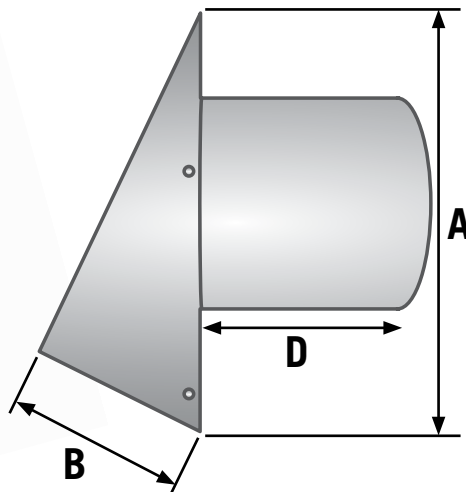

## PRODUCT FEATURES

- Mouth opening exceeds pipe area for best airflow
- Riveted construction, no caulk
- 4 mounting holes for secure connections
- Available without tailpipe, with 6" tailpipe or 11" tailpipe

## PRODUCT SPECIFICATIONS

- 26 gauge P-Tanium™ paintable galvanized steel
- Plain face (no logo)
- Flapper (4"-6" rounded, 7"-8" squared)