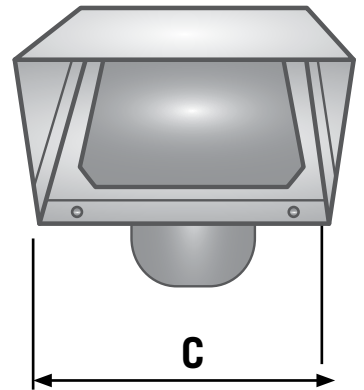

## DESCRIPTION

The GWM720 is a heavy duty galvanized wall vent hood made with P-Tanium™ paintable galvanized steel. The dark gray matte finish can be left unpainted if desired.

## PRODUCT FEATURES

- Mouth opening exceeds pipe area for best airflow
- Riveted construction, no caulk
- 4 mounting holes for secure connections
- Available without tailpipe, with 6" tailpipe or 11" tailpipe

## PRODUCT SPECIFICATIONS

- 26 gauge P-Tanium™ paintable galvanized steel
- Plain face (no logo)
- Flapper (4"-6" rounded, 7"-8" squared)