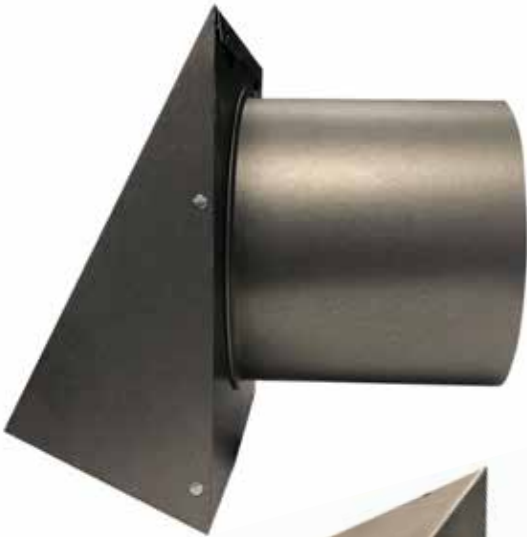

# GWM720 P-Tanium™ Paintable Heavy Gauge Hood with Flapper

## DESCRIPTION

The GWM720 is a heavy duty galvanized wall vent hood made with P-Tanium™ paintable galvanized steel. The dark gray matte finish can be left unpainted if desired.

## PRODUCT FEATURES

- Mouth opening exceeds pipe area for best airflow
- Riveted construction, no caulk
- 4 mounting holes for secure connections
- Available without tailpipe, with 6" tailpipe or 11" tailpipe

## PRODUCT SPECIFICATIONS

- 26 gauge P-Tanium™ paintable galvanized steel
- Plain face (no logo)
- Flapper (4"-6" rounded, 7"-8" squared)