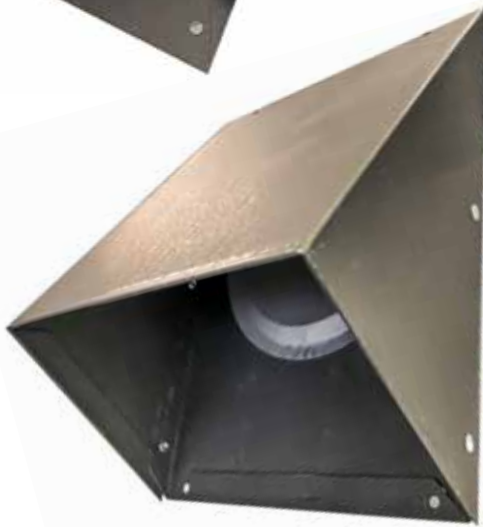

# GWM720 P-Tanium™ Paintable Heavy Gauge Hood with Flapper

## DESCRIPTION

The GWM720 is a heavy duty galvanized wall vent hood made with P-Tanium™ paintable galvanized steel. The dark gray matte finish can be left unpainted if desired.

## PRODUCT FEATURES

- Mouth opening exceeds pipe area for best airflow
- Riveted construction, no caulk
- 4 mounting holes for secure connections
- Available without tailpipe, with 6" tailpipe or 11" tailpipe

## PRODUCT SPECIFICATIONS

- 26 gauge P-Tanium™ paintable galvanized steel
- Plain face (no logo)
- Flapper (4"-6" rounded, 7"-8" squared)