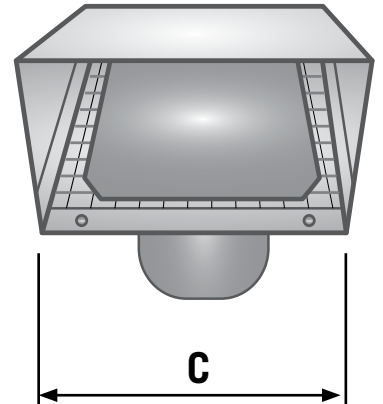

## PRODUCT FEATURES

- Mouth opening exceeds pipe area for best airflow
- Riveted construction, no caulk
- 4 mounting holes for secure connections
- Available without tailpipe, with 6" tailpipe or 11" tailpipe

## PRODUCT SPECIFICATIONS

- 26 gauge P-Tanium™ paintable galvanized steel
- Plain face (no logo)
- Flapper (4"-6" rounded, 7"-8" squared)
- ¼" x ¼" screens mechanically inserted and removable