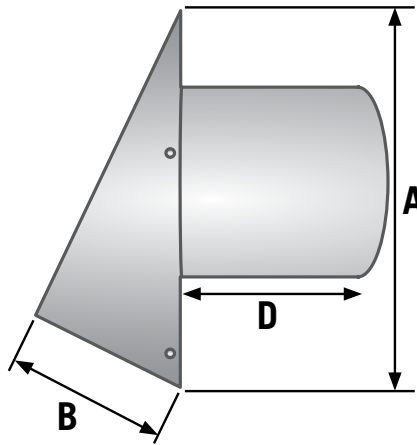

## PRODUCT FEATURES

- Mouth opening exceeds pipe area for best airflow
- Riveted construction, no caulk
- 4 mounting holes for secure connections
- Available without tailpipe, with 6" tailpipe or 11" tailpipe

## PRODUCT SPECIFICATIONS

- 26 gauge P-Tanium™ paintable galvanized steel
- Plain face (no logo)
- Flapper (4"-6" rounded, 7"-8" squared)
- ¼" x ¼" screens mechanically inserted and removable