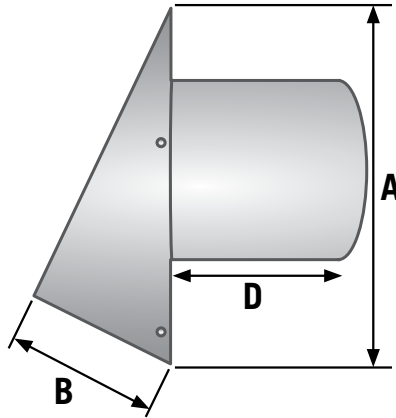

PRODUCT FEATURES

- Mouth opening exceeds pipe area for best airflow
- Riveted construction, no caulk
- 4 mounting holes for secure connections
- Available without tailpipe, with 6" tailpipe or 11" tailpipe

PRODUCT SPECIFICATIONS

- 26 gauge galvanized mill finish steel
- ¼" x ¼" screens mechanically inserted and removable

PART NUMBERS & DIMENSIONS

Dia.	Tail	Screen	Case #	Qty	Pkg	A (in.)	B (in.)	C (in.)	D (in.)
4"	n/a	¼"x¼" removable	111215	20	Bulk	7	4	5.25	n/a
4"	6"	¼"x¼" removable	111076	12	Bulk	7	4	5.25	6
4"	11"	¼"x¼" removable	011088	12	Bulk	7	4	5.25	11
5"	n/a	¼"x¼" removable	111217	12	Bulk	9	4	8	n/a
5"	6"	¼"x¼" removable	111078	12	Bulk	9	4	8	6
5"	11"	¼"x¼" removable	111089	6	Bulk	9	4	8	11
6"	n/a	¼"x¼" removable	111219	12	Bulk	9	4	8	n/a
6"	6"	¼"x¼" removable	111080	12	Bulk	9	4	8	6
6"	11"	¼"x¼" removable	111091	6	Bulk	9	4	8	11
7"	n/a	¼"x¼" removable	111221	12	Bulk	11.25	5.375	10	n/a
7"	6"	¼"x¼" removable	111081	10	Bulk	11.25	5.375	10	6
7"	11"	¼"x¼" removable	111093	6	Bulk	11.25	5.375	10	11
8"	n/a	¼"x¼" removable	111223	12	Bulk	11.25	5.375	10	n/a
8"	6"	¼"x¼" removable	111082	10	Bulk	11.25	5.375	10	6
8"	11"	¼"x¼" removable	111094	6	Bulk	11.25	5.375	10	11
10"	n/a	¼"x¼" removable	111225	2	Bulk	14.125	6.875	12	n/a
10"	6"	¼"x¼" removable	111083	2	Bulk	14.125	6.875	12	6
10"	11"	¼"x¼" removable	011095	1	Ind Box	14.125	6.875	12	11
12"	n/a	¼"x¼" removable	111227	2	Bulk	14.125	6.875	14	n/a
12"	6"	¼"x¼" removable	111084	2	Bulk	14.125	6.875	14	6
12"	11"	¼"x¼" removable	011096	1	Ind Box	14.125	6.875	14	11