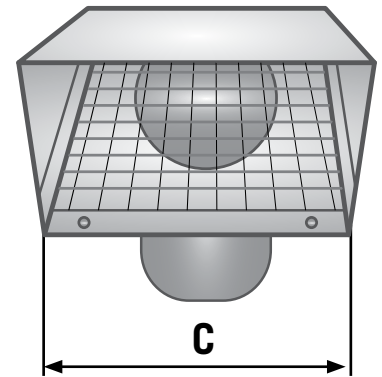

Builder's Best, Inc.
201 Broiles Drive
Jacksonville, TX 75766
903-586-8283
sales@venting.biz
BuildersBest.com

GWM604 Spangled Galvanized Heavy Gauge Hood with Screen

DESCRIPTION

The GWM604 is a heavy duty galvanized wall vent hood.

PRODUCT FEATURES

- Mouth opening exceeds pipe area for best airflow
- Riveted construction, no caulk
- 4 mounting holes for secure connections
- Available without tailpipe, with 6" tailpipe or 11" tailpipe

PRODUCT SPECIFICATIONS

- 26 gauge galvanized mill finish steel
- ¼" x ¼" screens mechanically inserted and removable

PART NUMBERS & DIMENSIONS

Dia.	Tail	Screen	Case #	Qty	Pkg	A (in.)	B (in.)	C (in.)	D (in.)
4"	n/a	¼"x¼" removable	111215	20	Bulk	7	4	5.25	n/a
4"	6"	¼"x¼" removable	111076	12	Bulk	7	4	5.25	6
4"	11"	¼"x¼" removable	011088	12	Bulk	7	4	5.25	11
5"	n/a	¼"x¼" removable	111217	12	Bulk	9	4	8	n/a
5"	6"	¼"x¼" removable	111078	12	Bulk	9	4	8	6
5"	11"	¼"x¼" removable	111089	6	Bulk	9	4	8	11
6"	n/a	¼"x¼" removable	111219	12	Bulk	9	4	8	n/a
6"	6"	¼"x¼" removable	111080	12	Bulk	9	4	8	6
6"	11"	¼"x¼" removable	111091	6	Bulk	9	4	8	11
7"	n/a	¼"x¼" removable	111221	12	Bulk	11.25	5.375	10	n/a
7"	6"	¼"x¼" removable	111081	10	Bulk	11.25	5.375	10	6
7"	11"	¼"x¼" removable	111093	6	Bulk	11.25	5.375	10	11
8"	n/a	¼"x¼" removable	111223	12	Bulk	11.25	5.375	10	n/a
8"	6"	¼"x¼" removable	111082	10	Bulk	11.25	5.375	10	6
8"	11"	¼"x¼" removable	111094	6	Bulk	11.25	5.375	10	11
10"	n/a	¼"x¼" removable	111225	2	Bulk	14.125	6.875	12	n/a
10"	6"	¼"x¼" removable	111083	2	Bulk	14.125	6.875	12	6
10"	11"	¼"x¼" removable	011095	1	Ind Box	14.125	6.875	12	11
12"	n/a	¼"x¼" removable	111227	2	Bulk	14.125	6.875	14	n/a
12"	6"	¼"x¼" removable	111084	2	Bulk	14.125	6.875	14	6
12"	11"	¼"x¼" removable	011096	1	Ind Box	14.125	6.875	14	11