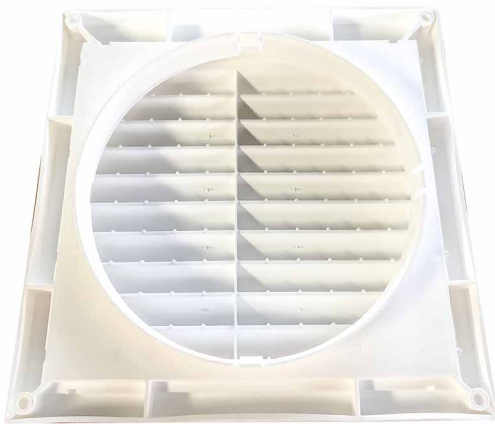

Builder's Best, Inc.
 201 Broiles Drive
 Jacksonville, TX 75766
 903-586-8283
 sales@venting.biz
 BuildersBest.com

PFL342 Mini Louver Hood with 1/2" grid

DESCRIPTION

The PFL342 Mini Louver Hood features a plastic 1/2" x 1/2" molded fixed louver grid which provides protection against pests.

PRODUCT SPECIFICATIONS

- polypropylene molded plastic
- 4 mounting holes
- 1/2" x 1/2" molded fixed louver grid
- Available flush and with snap ring

RECOMMENDATION

The PFL342 is good for eave and side wall venting. The PFL342 can be used as intake or exhaust. Not recommended for dry venting.

FRONT 10898

BACK 10898

1/2" X 1/2" MOLDED FIXED LOUVER GRID ON FRONT OF VENT

DIMENSIONS

Diameter	A	B	C	D	E	F	Molded Fixed Louvre Grid
5"	7.0	7.3	.625	5	8	5	1/2" x 1/2"
6"	8.2	8.2	.625	6	10	6	1/2" x 1/2"
7"	8.8	8.6	.625	7	13	7	1/2" x 1/2"
8"	10.0	9.7	.625	8	14	8	1/2" x 1/2"

PART NUMBERS

Dia.	Tail	Color	Each #	Qty	Case #	Package	UPC
5"	flush	white	10896	12	110896	Bulk	722048108967
5"	flush	brown	11005	12	111005	Bulk	722048110052
6"	flush	white	10900	12	110900	Bulk	722048109001
6"	flush	brown	11503	12	111503	Bulk	722048115033
7"	flush	white	10904	12	110904	Bulk	722048109049
7"	flush	brown	11013	12	111013	Bulk	722048110137
8"	flush	white	10908	12	110908	Bulk	722048109087
8"	flush	brown	11017	12	111017	Bulk	722048110175
5"	snap ring	white	10894	12	110894	Bulk	722048108943
5"	snap ring	brown	11003	12	111003	Bulk	722048110038
6"	snap ring	white	10898	12	110898	Bulk	722048108981
6"	snap ring	brown	11007	12	111007	Bulk	722048110076
7"	snap ring	white	10902	12	110902	Bulk	722048109025
7"	snap ring	brown	11011	12	111011	Bulk	722048110113
8"	snap ring	white	10906	12	110906	Bulk	722048109063
8"	snap ring	brown	11015	12	111015	Bulk	722048110151