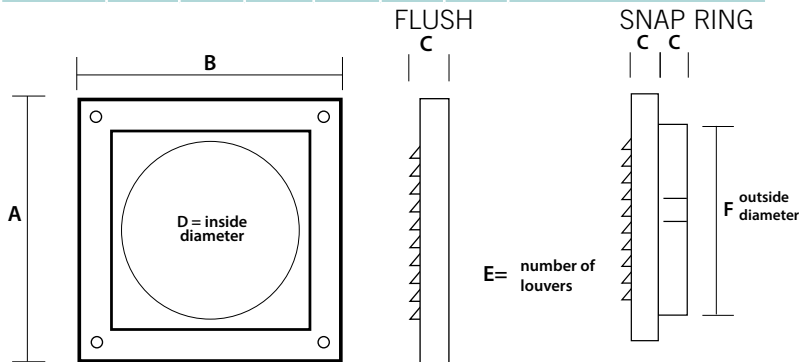

PRODUCT SPECIFICATIONS

- polypropylene molded plastic
- 4 mounting holes
- 1/2" x 1/2" molded fixed louver grid
- Available flush and with snap ring

RECOMMENDATION

The PFL342 is good for eave and side wall venting. The PFL342 can be used as intake or exhaust. Not recommended for dry venting.

FRONT 10898

BACK 10898

1/2" X 1/2" MOLDED FIXED LOUVER GRID ON FRONT OF VENT

DIMENSIONS

Diameter	A	B	C	D	E	F	Molded Fixed Louvre Grid
5"	7.0	7.3	.625	5	8	5	1/2" x 1/2"
6"	8.2	8.2	.625	6	10	6	1/2" x 1/2"
7"	8.8	8.6	.625	7	13	7	1/2" x 1/2"
8"	10.0	9.7	.625	8	14	8	1/2" x 1/2"

PART NUMBERS

Dia.	Tail	Color	Each #	Qty	Case #	Package	UPC
5"	flush	white	10896	12	110896	Bulk	722048108967
5"	flush	brown	11005	12	111005	Bulk	722048110052
6"	flush	white	10900	12	110900	Bulk	722048109001
6"	flush	brown	11503	12	111503	Bulk	722048115033
7"	flush	white	10904	12	110904	Bulk	722048109049
7"	flush	brown	11013	12	111013	Bulk	722048110137
8"	flush	white	10908	12	110908	Bulk	722048109087
8"	flush	brown	11017	12	111017	Bulk	722048110175
5"	snap ring	white	10894	12	110894	Bulk	722048108943
5"	snap ring	brown	11003	12	111003	Bulk	722048110038
6"	snap ring	white	10898	12	110898	Bulk	722048108981
6"	snap ring	brown	11007	12	111007	Bulk	722048110076
7"	snap ring	white	10902	12	110902	Bulk	722048109025
7"	snap ring	brown	11011	12	111011	Bulk	722048110113
8"	snap ring	white	10906	12	110906	Bulk	722048109063
8"	snap ring	brown	11015	12	111015	Bulk	722048110151