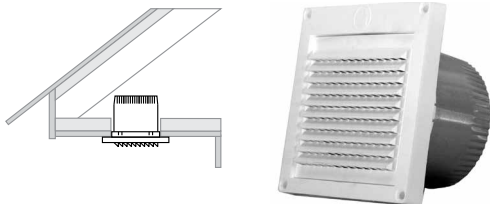

Builder's Best, Inc.
 201 Broiles Drive
 Jacksonville, TX 75766
 903-586-8283
 sales@venting.biz
 BuildersBest.com

PFL344 Mini Louver Hood with 1/4" grid

(dimensions on pg 2, reverse)

10752 4" DIA FLUSH

10694 3" DIA SNAP ON RING

10812 4" DIA WITH 3" MALE COLLAR

11918 6" WITH 4" FEMALE TAIL

11249 4"
 WITH 3' FLEXIBLE ALUMINUM

DESCRIPTION

The PFL344 Mini Louver Hood features a 1/4" x 1/4" grid which provides protection against pests.

PRODUCT SPECIFICATIONS

- polypropylene molded plastic
- 4 mounting holes
- 3" - 4" diameters have a 1/4" x 1/4" molded fixed louver grid
- 5" - 8" diameters have a 1/2" x 1/2" molded fixed louver grid plus a 1/4" x 1/4" molded grid on the inside frame
- See table for connection lengths