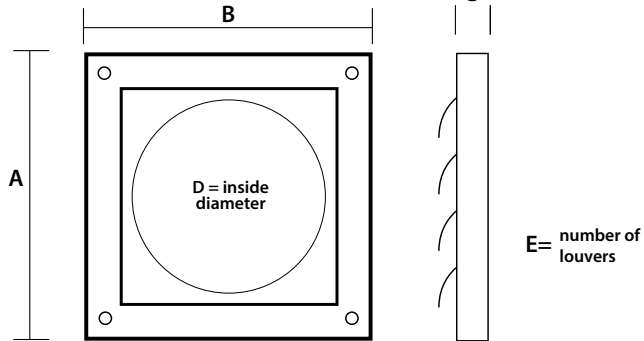

PML324 Louvered Hood with 1/4" grid

(PN and descriptions on pg 1, reverse)

3" OR 4" HOOD WITH FOUR LOUVERS

1/4" X 1/4" MOLDED GRID

FLUSH

Diameter	A	B	C	D	E
3"	5.5	5.6	.625	3	4
4"	5.5	5.6	.625	4	4
5"	7.0	7.3	.625	5	2
6"	8.2	8.2	.625	6	3
7"	8.8	8.6	.625	7	3
8"	10.0	9.7	.625	8	3

SNAP RING

Diameter	A	B	C	D	E	F
3"	5.5	5.5	.625	3	4	3.25
4"	5.5	5.5	.625	4	4	4.25
5"	7.0	7.3	.625	5	2	5.25
6"	8.2	8.2	.625	6	3	6.25
7"	8.8	8.6	.625	7	3	7.25
8"	10.0	9.7	.625	8	3	8.25