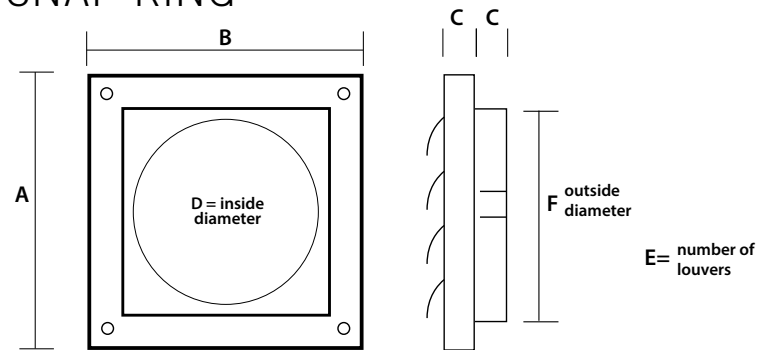

PML324 Louvered Hood with 1/4" grid

(PN and descriptions on pg 1, reverse)

3" OR 4" HOOD WITH FOUR LOUVERS

1/4" X 1/4" MOLDED GRID

FLUSH

Diameter	A	B	C	D	E
3"	5.5	5.6	.625	3	4
4"	5.5	5.6	.625	4	4
5"	7.0	7.3	.625	5	2
6"	8.2	8.2	.625	6	3
7"	8.8	8.6	.625	7	3
8"	10.0	9.7	.625	8	3

SNAP RING

Diameter	A	B	C	D	E	F
3"	5.5	5.5	.625	3	4	3.25
4"	5.5	5.5	.625	4	4	4.25
5"	7.0	7.3	.625	5	2	5.25
6"	8.2	8.2	.625	6	3	6.25
7"	8.8	8.6	.625	7	3	7.25
8"	10.0	9.7	.625	8	3	8.25