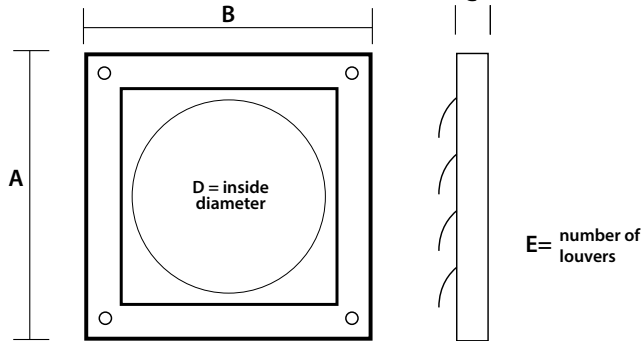

PML320 Louvered Hood with 1/8" wire mesh screen

(PN and descriptions on pg 1, reverse)

3" OR 4" HOOD WITH FOUR LOUVERS

1/8" X 1/8" WIRE MESH SCREEN UNDER FREESWINGING LOUVERS

FLUSH

Diameter	A	B	C	D	E
3"	5.5	5.6	.6	3	4
4"	5.5	5.6	.6	4	4
5"	7.0	7.3	.65	5	2
6"	8.2	8.2	.65	6	3
7"	8.8	8.6	.65	7	3
8"	10.0	9.7	.65	8	3

SNAP RING

Diameter	A	B	C	D	E	F
3"	5.5	5.5	.6	3	4	3.25
4"	5.5	5.5	.6	4	4	4.25
5"	7.0	7.3	.65	5	2	5.25
6"	8.2	8.2	.65	6	3	6.25
7"	8.8	8.6	.65	7	3	7.25
8"	10.0	9.7	.65	8	3	8.25