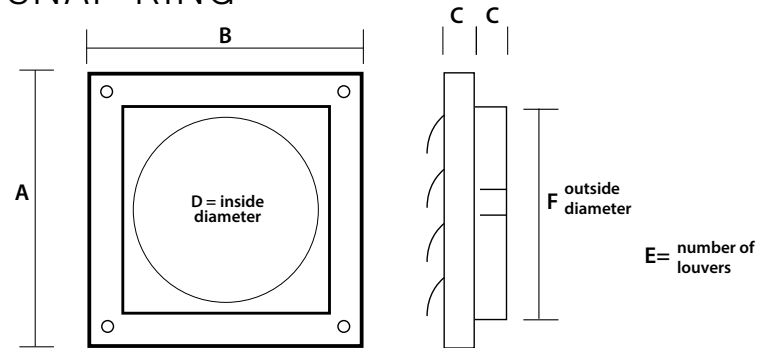

PML320 Louvered Hood with 1/8" wire mesh screen

(PN and descriptions on pg 1, reverse)

3" OR 4" HOOD WITH FOUR LOUVERS

1/8" X 1/8" WIRE MESH SCREEN UNDER FREESWINGING LOUVERS

FLUSH

Diameter	A	B	C	D	E
3"	5.5	5.6	.6	3	4
4"	5.5	5.6	.6	4	4
5"	7.0	7.3	.65	5	2
6"	8.2	8.2	.65	6	3
7"	8.8	8.6	.65	7	3
8"	10.0	9.7	.65	8	3

SNAP RING

Diameter	A	B	C	D	E	F
3"	5.5	5.5	.6	3	4	3.25
4"	5.5	5.5	.6	4	4	4.25
5"	7.0	7.3	.65	5	2	5.25
6"	8.2	8.2	.65	6	3	6.25
7"	8.8	8.6	.65	7	3	7.25
8"	10.0	9.7	.65	8	3	8.25