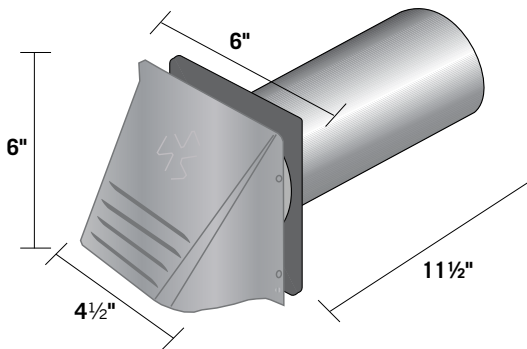

PRODUCT FEATURES

- Riveted construction, no caulk
- Four mounting holes

PRODUCT SPECIFICATIONS

- 30 gauge paintable galvanized
- Available with and without flapper
- Available with and without 1/4" x 1/4" screen

PART NUMBERS

GWM404 WIDE MOUTH WITH SCREEN

Dia.	Tail Length	Mouth	Flapper	Screen	Each #	Qty	Case #	Package	UPC	Labeled
4"	n/a	wide	no	1/4"x1/4"	12410	24	112410	Bulk	722048124103	

GWM420 WIDE MOUTH WITH FLAPPER