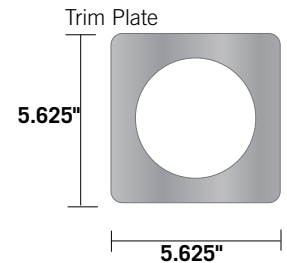

PRODUCT FEATURES

- Riveted construction, no caulk
- Four mounting holes

PRODUCT SPECIFICATIONS

- 30 gauge paintable galvanized
- Available with and without flapper
- Available with and without 1/4" x 1/4" screen

PART NUMBERS

GWM404 WIDE MOUTH WITH SCREEN

Dia.	Tail Length	Mouth	Flapper	Screen	Each #	Qty	Case #	Package	UPC	Labeled
4"	n/a	wide	no	1/4"x1/4"	12410	24	112410	Bulk	722048124103	

GWM420 WIDE MOUTH WITH FLAPPER

Dia.	Tail Length	Mouth	Flapper	Screen	Each #	Qty	Case #	Package	UPC	Labeled
3"	11.5"	wide	flapper	n/a	10887	12	110887	Bulk	722048108875	•
4"	n/a	wide	flapper	n/a	11157	24	111157	Bulk	722048111578	
4"	11.5"	wide	flapper	n/a	10648	6	110648	Display Tray	722048106482	•
4"	11.5"	wide	flapper	n/a	11430	8	111430	Display Card	722048114302	•
4"	11.5"	wide	flapper	n/a	10889	12	110889	Bulk	722048108899	•
4"	5.5"	wide	flapper	n/a	10814	16	110814	Bulk	722048108141	

GWM424 WIDE MOUTH WITH FLAPPER & SCREEN

Dia.	Tail Length	Mouth	Flapper	Screen	Each #	Qty	Case #	Package	UPC	Labeled
4"	n/a	wide	flapper	1/4"x1/4"	12341	24	112341	Bulk	722048123410	
4"	11.5"	wide	flapper	1/4"x1/4"	10891	12	110891	Bulk	722048108912	