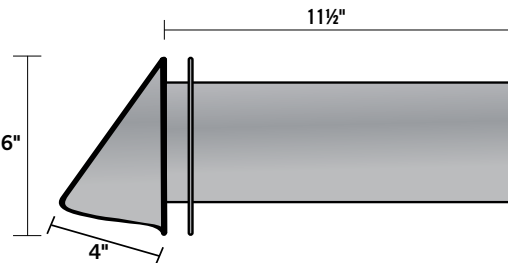

PRODUCT FEATURES

- Riveted construction, no caulk
- Four mounting holes

PRODUCT SPECIFICATIONS

- 30 gauge paintable galvanized
- Available with and without flapper
- Available with and without 1/4" x 1/4" screen

PART NUMBERS

GWM404 WIDE MOUTH WITH SCREEN

Dia.	Tail Length	Mouth	Flapper	Screen	Each #	Qty	Case #	Package	UPC	Labeled
4"	n/a	wide	no	1/4"x1/4"	12410	24	112410	Bulk	722048124103	

GWM420 WIDE MOUTH WITH FLAPPER