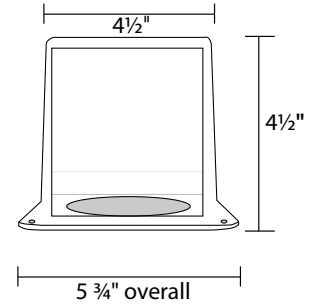

WITH CONNECTING RING

FLUSH (FACEPLATE)

With Connecting Ring

Flush (faceplate only)

4" Tailpipe Opening
 3" hood has 3" tailpipe opening

Aluminum Trim Plate
 5 5/8" x 5 5/8" square

4" hood has 4" diameter hole
 3" hood has 3" diameter hole

PART NUMBERS

Dia	Tail Length	Color	Flapper	Each #	Qty	Case #	Package	UPC	Labeled
4"	flush	white	flapper	10766	8	110766	Bulk	722048107663	
4"	flush	white	flapper	10766	392	010768	Skid (gaylord)	722048107663	
4"	flush	brown	flapper	10767	8	110767	Bulk	722048107670	
4"	flush	brown	flapper	10767	392	010769	Skid (gaylord)	722048107670	
3"	1/2" ring	white	flapper	11373	8	111373	Bulk	722048113732	
3"	1/2" ring	brown	flapper	11374	8	111374	Bulk	722048113749	•
4"	1/2" ring	white	flapper	10119	8	110119	Bulk	722048101197	•
4"	1/2" ring	white	flapper	10119	336	010723	Skid (gaylord)	722048101197	•
4"	1/2" ring	brown	flapper	10285	8	110285	Bulk	722048102859	
4"	1/2" ring	brown	flapper	10285	336	010724	Skid (gaylord)	722048102859	
3"	11"	white	flapper	11243	8	111243	Bulk	722048112438	•
3"	11"	brown	flapper	11378	8	111378	Bulk	722048113787	•
4"	11"	white	flapper	10113	6	010179	Display Tray	722048101135	•
4"	11"	white	flapper	10164	8	110164	Display Card	722048101647	•
4"	11"	white	flapper	10113	8	110113	Bulk	722048101135	•
4"	11"	white	flapper	10330	4	110330	Ind. Box	722048103306	•
4"	11"	brown	flapper	10410	8	110410	Display Card	722048104105	•
4"	11"	brown	flapper	10177	6	110177	Display Tray	722048101777	•
4"	11"	brown	flapper	10284	8	110284	Bulk	722048102842	•
4"	11"	brown	flapper	10332	4	110332	Ind. Box	722048103320	•
replacement flapper		white		12701	100	112701	Bulk	722048127012	
replacement flapper		brown		12703	100	112703	Bulk	722048127036	
aluminum trim plate		silver		10126	100	110126	Bulk	722048101265	
aluminum trim plate		silver		10122	100	110122	Bulk	722048101227	
aluminum trim plate		silver	mntng holes	10912	100	110912	Bulk	722048109124	