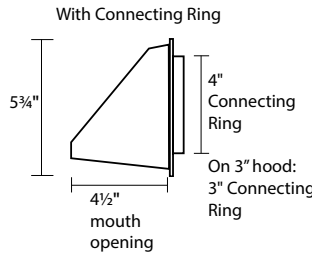

WITH CONNECTING RING

FLUSH (FACEPLATE)

With Connecting Ring

Flush (faceplate only)

4" Tailpipe Opening
 3" hood has 3" tailpipe opening

Aluminum Trim Plate
 5 5/8" x 5 5/8" square

4" hood has 4" diameter hole
 3" hood has 3" diameter hole

PART NUMBERS

Dia	Tail Length	Color	Flapper	Each #	Qty	Case #	Package	UPC	Labeled
4"	flush	white	flapper	10766	8	110766	Bulk	722048107663	
4"	flush	white	flapper	10766	392	010768	Skid (gaylord)	722048107663	
4"	flush	brown	flapper	10767	8	110767	Bulk	722048107670	
4"	flush	brown	flapper	10767	392	010769	Skid (gaylord)	722048107670	
3"	1/2" ring	white	flapper	11373	8	111373	Bulk	722048113732	
3"	1/2" ring	brown	flapper	11374	8	111374	Bulk	722048113749	•
4"	1/2" ring	white	flapper	10119	8	110119	Bulk	722048101197	•
4"	1/2" ring	white	flapper	10119	336	010723	Skid (gaylord)	722048101197	•
4"	1/2" ring	brown	flapper	10285	8	110285	Bulk	722048102859	
4"	1/2" ring	brown	flapper	10285	336	010724	Skid (gaylord)	722048102859	
3"	11"	white	flapper	11243	8	111243	Bulk	722048112438	•
3"	11"	brown	flapper	11378	8	111378	Bulk	722048113787	•
4"	11"	white	flapper	10113	6	010179	Display Tray	722048101135	•
4"	11"	white	flapper	10164	8	110164	Display Card	722048101647	•
4"	11"	white	flapper	10113	8	110113	Bulk	722048101135	•
4"	11"	white	flapper	10330	4	110330	Ind. Box	722048103306	•
4"	11"	brown	flapper	10410	8	110410	Display Card	722048104105	•
4"	11"	brown	flapper	10177	6	110177	Display Tray	722048101777	•
4"	11"	brown	flapper	10284	8	110284	Bulk	722048102842	•
4"	11"	brown	flapper	10332	4	110332	Ind. Box	722048103320	•
replacement flapper		white		12701	100	112701	Bulk	722048127012	
replacement flapper		brown		12703	100	112703	Bulk	722048127036	
aluminum trim plate		silver		10126	100	110126	Bulk	722048101265	
aluminum trim plate		silver		10122	100	110122	Bulk	722048101227	
aluminum trim plate		silver	mntng holes	10912	100	110912	Bulk	722048109124	