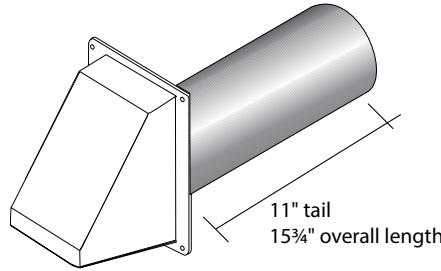

Builder's Best, Inc.
 201 Broiles Drive
 Jacksonville, TX 75766
 903-586-8283
 www.BuilderBest.com
 sales@venting.biz

PWM620 PLASTIC WIDE MOUTH HOOD

WITH 11.5" TAILPIPE

PRODUCT SPECIFICATIONS

- Polypropylene molded plastic
- Free swinging back draft flapper
- Aluminum trim plate
- Fully assembled aluminum tailpipe
- 4 mounting holes

WITH CONNECTING RING

FLUSH (FACEPLATE)

With Connecting Ring

Flush (faceplate only)

4" Tailpipe Opening
 3" hood has 3" tailpipe opening

Aluminum Trim Plate
 5 5/8" x 5 5/8" square

4" hood has 4" diameter hole
 3" hood has 3" diameter hole