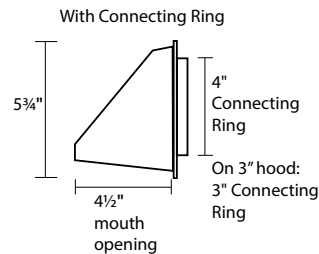

*This hood is not recommended for dryer venting.
 Check screen frequently for lint build-up.*

FLUSH
WITH SCREEN

FLUSH
WITH SCREEN

FLUSH

Flush (faceplate only)

4" Tailpipe
Opening
3" hood has
3" tailpipe
opening

WITH CONNECTING RING

Aluminum Trim Plate
 5 5/8" x 5 5/8"
 square

4" hood has 4"
diameter hole
3" hood has 3"
diameter hole

PART NUMBERS

Dia	Tail Length	Color	Flapper	Screen	Each #	Qty	Case #	Package	UPC	Labeled
4"	flush	white	flapper	1/2" x 1/2"	11391	8	111391	Bulk	722048103916	
4"	flush	brown	flapper	1/2" x 1/2"	11392	8	111392	Bulk	722048113923	
3"	1/2" ring	white	flapper	1/2" x 1/2"	11375	8	111375	Bulk	722048113756	
3"	1/2" ring	brown	flapper	1/2" x 1/2"	11376	8	111376	Bulk	722048113763	
4"	1/2" ring	white	flapper	1/2" x 1/2"	11732	8	111732	Bulk	722048117327	
4"	1/2" ring	brown	flapper	1/2" x 1/2"	11733	8	111733	Bulk	722048117334	
3"	11"	white	flapper	1/2" x 1/2"	11365	8	111365	Bulk	722048113657	•
3"	11"	brown	flapper	1/2" x 1/2"	11368	8	111368	Bulk	722048113688	•
4"	11"	white	flapper	1/2" x 1/2"	11381	8	111381	Bulk	722048113817	•
4"	11"	white	flapper	1/2" x 1/2"	11411	6	111411	Display Tray	722048114111	•
4"	11"	brown	flapper	1/2" x 1/2"	11384	8	111384	Bulk	722048113848	•
	replacement grid	white			12700	100	112700	Bulk	722048127005	
	replacement grid	brown			12702	100	112702	Bulk	722048127029	
	aluminum trim plate	silver			10126	100	110126	Bulk	722048101265	
	aluminum trim plate	silver			10122	100	110122	Bulk	722048101227	
	aluminum trim plate	silver	mounting holes		10912	100	110912	Bulk	722048109124	