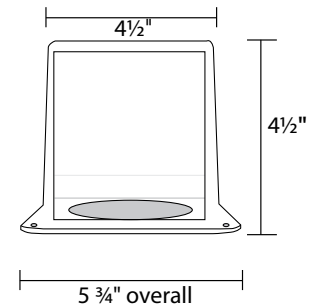

*This hood is not recommended for dryer venting.
 Check screen frequently for lint build-up.*

FLUSH
WITH SCREEN

FLUSH
WITH SCREEN

FLUSH

Flush (faceplate only)

4" Tailpipe
Opening
3" hood has
3" tailpipe
opening

WITH CONNECTING RING

Aluminum Trim Plate
 5 5/8" x 5 5/8"
 square

4" hood has 4"
diameter hole
3" hood has 3"
diameter hole

PART NUMBERS

Dia	Tail Length	Color	Flapper	Screen	Each #	Qty	Case #	Package	UPC	Labeled
4"	flush	white	flapper	1/2" x 1/2"	11391	8	111391	Bulk	722048103916	
4"	flush	brown	flapper	1/2" x 1/2"	11392	8	111392	Bulk	722048113923	
3"	1/2" ring	white	flapper	1/2" x 1/2"	11375	8	111375	Bulk	722048113756	
3"	1/2" ring	brown	flapper	1/2" x 1/2"	11376	8	111376	Bulk	722048113763	
4"	1/2" ring	white	flapper	1/2" x 1/2"	11732	8	111732	Bulk	722048117327	
4"	1/2" ring	brown	flapper	1/2" x 1/2"	11733	8	111733	Bulk	722048117334	
3"	11"	white	flapper	1/2" x 1/2"	11365	8	111365	Bulk	722048113657	•
3"	11"	brown	flapper	1/2" x 1/2"	11368	8	111368	Bulk	722048113688	•
4"	11"	white	flapper	1/2" x 1/2"	11381	8	111381	Bulk	722048113817	•
4"	11"	white	flapper	1/2" x 1/2"	11411	6	111411	Display Tray	722048114111	•
4"	11"	brown	flapper	1/2" x 1/2"	11384	8	111384	Bulk	722048113848	•
	replacement grid	white			12700	100	112700	Bulk	722048127005	
	replacement grid	brown			12702	100	112702	Bulk	722048127029	
	aluminum trim plate	silver			10126	100	110126	Bulk	722048101265	
	aluminum trim plate	silver			10122	100	110122	Bulk	722048101227	
	aluminum trim plate	silver	mounting holes		10912	100	110912	Bulk	722048109124	