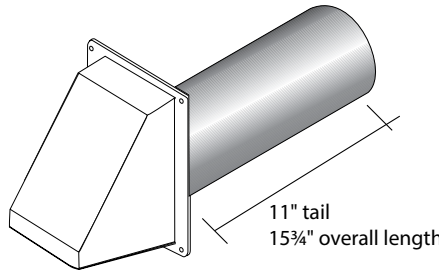

Builder's Best, Inc.
 201 Broiles Drive
 Jacksonville, TX 75766
 903-586-8283
 www.BuildersBest.com
 sales@venting.biz

PWM622 PLASTIC WIDE MOUTH HOOD WITH SCREEN

PRODUCT SPECIFICATIONS

- Polypropylene molded plastic
- Free swinging back draft flapper
- Aluminum trim plate
- Fully assembled aluminum tailpipe with riveted construction
- 4 mounting holes
- Snap-in removable 1/2" x 1/2" pest grid screen (birdguard)

*This hood is not recommended for dryer venting.
 Check screen frequently for lint build-up.*

FLUSH
WITH SCREEN

FLUSH
WITH SCREEN

FLUSH

Flush (faceplate only)

4" Tailpipe
Opening
3" hood has
3" tailpipe
opening

WITH CONNECTING RING

Aluminum Trim Plate
 5 5/8" x 5 5/8"
 square

4" hood has 4"
diameter hole
3" hood has 3"
diameter hole

PART NUMBERS

Dia	Tail Length	Color	Flapper	Screen	Each #	Qty	Case #	Package	UPC	Labeled
4"	flush	white	flapper	1/2" x 1/2"	11391	8	111391	Bulk	722048103916	
4"	flush	brown	flapper	1/2" x 1/2"	11392	8	111392	Bulk	722048113923	
3"	1/2" ring	white	flapper	1/2" x 1/2"	11375	8	111375	Bulk	722048113756	
3"	1/2" ring	brown	flapper	1/2" x 1/2"	11376	8	111376	Bulk	722048113763	
4"	1/2" ring	white	flapper	1/2" x 1/2"	11732	8	111732	Bulk	722048117327	
4"	1/2" ring	brown	flapper	1/2" x 1/2"	11733	8	111733	Bulk	722048117334	
3"	11"	white	flapper	1/2" x 1/2"	11365	8	111365	Bulk	722048113657	•
3"	11"	brown	flapper	1/2" x 1/2"	11368	8	111368	Bulk	722048113688	•
4"	11"	white	flapper	1/2" x 1/2"	11381	8	111381	Bulk	722048113817	•
4"	11"	white	flapper	1/2" x 1/2"	11411	6	111411	Display Tray	722048114111	•
4"	11"	brown	flapper	1/2" x 1/2"	11384	8	111384	Bulk	722048113848	•
	replacement grid	white			12700	100	112700	Bulk	722048127005	
	replacement grid	brown			12702	100	112702	Bulk	722048127029	
	aluminum trim plate	silver			10126	100	110126	Bulk	722048101265	
	aluminum trim plate	silver			10122	100	110122	Bulk	722048101227	
	aluminum trim plate	silver	mounting holes		10912	100	110912	Bulk	722048109124	