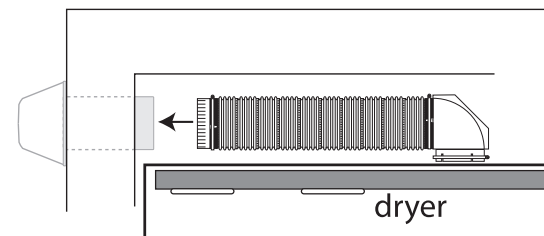

SUGGESTED INSTALLATIONS

IND. BOX

RECOMMENDATIONS

- PN 11718 meets UL2158A the clothes dryer venting certification.
- Clothes dryer manufacturers and building codes recommend all metal venting.

PART NUMBERS

Dia	Length	Elbows	Clamps	Each #	Qty	Case #	Package	UPC	Labeled
4"	8'	1 Close Elbows®	2 steel screw	11718	4	111718	Ind. Box	722048117181	•

LABELS

WARRANTY

COMPLETE WARRANTY STATEMENT AT [HTTPS://WWW.BUILDERSBEST.COM](https://www.buildersbest.com)