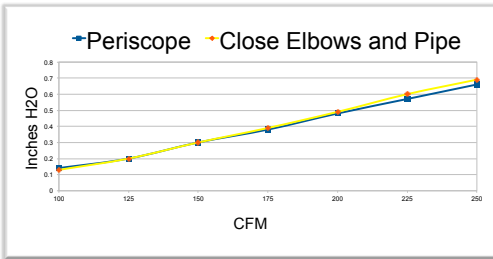

Builder's Best, Inc.
 201 Broiles Drive
 Jacksonville, TX 75766
 903-586-8283
 sales@venting.biz
 BuildersBest.com

SINGLE ELBOW UL® LISTED DRYER VENT KIT

PRODUCT DESCRIPTION

The 8' Single Elbow Dryer Vent Kit is UL2158A listed for clothes dryer venting. It features one 8 foot section of pipe attached to one Close Elbow®. Two clamps are provided for wall and dryer connections.

KIT CONTAINS

- One - 8 foot duct
- One - Close Elbow®
- Two - steel screw clamps for wall and dryer connections

DIMENSIONS

AIRFLOW

PERFORMANCE DATA

- Pressure rating: Maximum positive and negative UL 12" w.g., non-UL 6" w.g.
- Operating Temp. range: -100°F to +430°F
- Flame Spread: 0
- Smoke Developed: 0