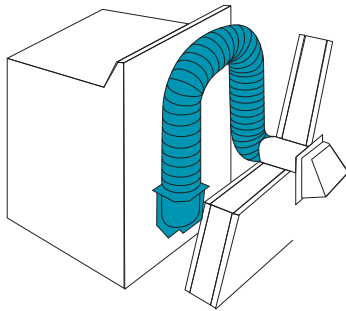

Builder's Best, Inc.
 201 Broiles Drive
 Jacksonville, TX 75766
 903-586-8283
 sales@venting.biz
 BuildersBest.com

SINGLE ELBOW UL® LISTED DRYER VENT KIT

PRODUCT DESCRIPTION

The 8' Single Elbow Dryer Vent Kit is UL2158A listed for clothes dryer venting. It features one 8 foot section of pipe attached to one Close Elbow®. Two clamps are provided for wall and dryer connections.

KIT CONTAINS

- One - 8 foot duct
- One - Close Elbow®
- Two - steel screw clamps for wall and dryer connections

DIMENSIONS

AIRFLOW

PERFORMANCE DATA

- Pressure rating: Maximum positive and negative UL 12" w.g., non-UL 6" w.g.
- Operating Temp. range: -100°F to +430°F
- Flame Spread: 0
- Smoke Developed: 0

Dia	Length	Elbows	Clamps	Each #	Qty	Case #	Package	UPC	Labeled
4"	8'	1 Close Elbows®	2 steel screw	11718	4	111718	Ind. Box	722048117181	•

LABELS

WARRANTY

COMPLETE WARRANTY STATEMENT AT [HTTPS://WWW.BUILDERSBEST.COM](https://www.buildersbest.com)