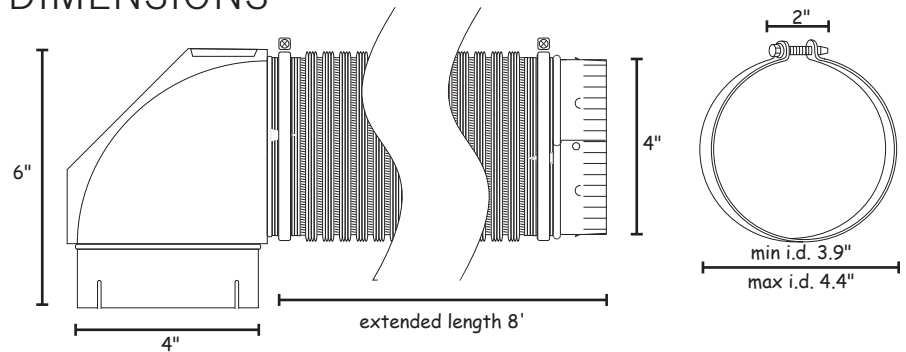

Builder's Best, Inc.
 201 Broiles Drive
 Jacksonville, TX 75766
 903-586-8283
 sales@venting.biz
 BuildersBest.com

SINGLE ELBOW UL® LISTED DRYER VENT KIT

PRODUCT DESCRIPTION

The 8' Single Elbow Dryer Vent Kit is UL2158A listed for clothes dryer venting. It features one 8 foot section of pipe attached to one Close Elbow®. Two clamps are provided for wall and dryer connections.

KIT CONTAINS

- One - 8 foot duct
- One - Close Elbow®
- Two - steel screw clamps for wall and dryer connections

DIMENSIONS

AIRFLOW

PERFORMANCE DATA

- Pressure rating: Maximum positive and negative UL 12" w.g., non-UL 6" w.g.
- Operating Temp. range: -100°F to +430°F
- Flame Spread: 0
- Smoke Developed: 0

Dia	Length	Elbows	Clamps	Each #	Qty	Case #	Package	UPC	Labeled
4"	8'	1 Close Elbows®	2 steel screw	11718	4	111718	Ind. Box	722048117181	•

LABELS

WARRANTY

COMPLETE WARRANTY STATEMENT AT [HTTPS://WWW.BUILDERSBEST.COM](https://www.buildersbest.com)