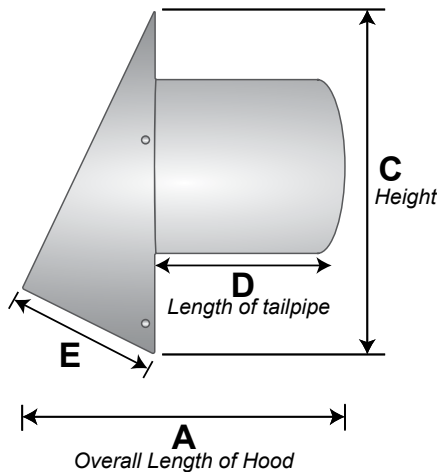

## PRODUCT SPECIFICATIONS

- 26 gauge P-Tanium™ paintable galvanized steel
- Plain face (no logo)
- Flapper (4" rounded, 5"-8" squared)
- ¼" x ¼" screens mechanically inserted and removable

PN 12523

PN 12523

## PART NUMBERS & DIMENSIONS

Dia.	Tail	Flapper	Screen	Each #	Qty	Case #	Pkg	A (in.)	B (in.)	C (in.)	D (in.)	E (in.)	Open Area
4"	n/a	flapper	¼"x¼" removable	12420	20	112420	Bulk	3.375	5.25	7	n/a	4	18.75
4"	6"	flapper	¼"x¼" removable	12210	12	112210	Bulk	8.875	5.25	7	5.5	4	18.75
4"	11"	flapper	¼"x¼" removable	12211	12	112211	Bulk	14.5	5.25	7	11.25	4	18.75
5"	n/a	flapper	¼"x¼" removable	12519	12	112519	Bulk	4.5	8.25	10	n/a	5.375	40
5"	6"	flapper	¼"x¼" removable	12520	12	112520	Bulk	10.25	8.25	10	5.5	5.375	40
5"	11"	flapper	¼"x¼" removable	12521	6	112521	Bulk	15.75	8.25	10	11.25	5.375	40
6"	n/a	flapper	¼"x¼" removable	12522	12	112522	Bulk	4.5	8.25	10	n/a	5.375	40
6"	6"	flapper	¼"x¼" removable	12523	12	112523	Bulk	10.25	8.25	10	5.5	5.375	40
6"	11"	flapper	¼"x¼" removable	12524	6	112524	Bulk	15.75	8.25	10	11.25	5.375	40
7"	n/a	flapper	¼"x¼" removable	12525	12	112525	Bulk	4.5	8.25	10	n/a	5.375	40
7"	6"	flapper	¼"x¼" removable	12526	12	112526	Bulk	10.25	8.25	10	5.5	5.375	40
7"	11"	flapper	¼"x¼" removable	12527	6	112527	Bulk	15.75	8.25	10	11.25	5.375	40
8"	n/a	flapper	¼"x¼" removable	12084	12	112084	Bulk	4.5	10.25	11.25	n/a	5.5	52
8"	6"	flapper	¼"x¼" removable	12242	10	112242	Bulk	10.25	10.25	11.25	5.5	5.5	52
8"	11"	flapper	¼"x¼" removable	12323	6	112323	Bulk	16	10.25	11.25	11.25	5.5	52

SHEET METAL DIMENSIONS MAY VARY ± .15 INCHES