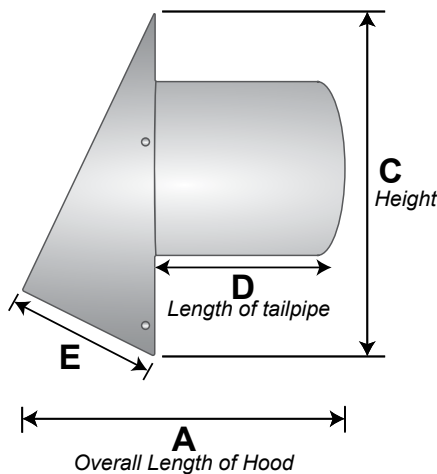

Builder's Best, Inc.
201 Broiles Drive
Jacksonville, TX 75766
903-586-8283
sales@venting.biz
BuildersBest.com

GWM724 P-Tanium™ Paintable Heavy Gauge Hood with Flapper & Screen **DISCONTINUED***

DESCRIPTION

The GWM724 is a heavy duty galvanized wall vent hood made with P-Tanium™ paintable galvanized steel. The dark gray matte finish can be left unpainted if desired.

PRODUCT FEATURES

- Mouth opening exceeds pipe area for best airflow
- Riveted construction
- 4 mounting holes for secure connections
- Available without tailpipe, with 6" tailpipe or 11" tailpipe
- Tailpipe features 360° mechanical seam

PRODUCT SPECIFICATIONS

- 26 gauge P-Tanium™ paintable galvanized steel
- Plain face (no logo)
- Flapper (4-6" rounded, 7"-8" squared)
- ¼" x ¼" screens mechanically inserted and removable

DISCONTINUED* PART NUMBERS & DIMENSIONS

Dia.	Tail	Flapper	Screen	Each #	Qty	Case #	Pkg	B (in.)	C (in.)	D (in.)	E (in.)
5"	n/a	flapper	¼"x¼" removable	12317	12	112317	Bulk	8	9	n/a	4
5"	6"	flapper	¼"x¼" removable	12071	12	112071	Bulk	8	9	6	4
5"	11"	flapper	¼"x¼" removable	12419	6	112419	Bulk	8	9	11	4
6"	n/a	flapper	¼"x¼" removable	12217	12	112217	Bulk	8	9	n/a	4
6"	6"	flapper	¼"x¼" removable	12214	12	112214	Bulk	8	9	6	4
6"	11"	flapper	¼"x¼" removable	11838	6	111838	Bulk	8	9	11	4
7"	n/a	flapper	¼"x¼" removable	12319	12	112319	Bulk	10	11.25	n/a	5.375
7"	6"	flapper	¼"x¼" removable	12241	10	112241	Bulk	10	11.25	6	5.375
7"	11"	flapper	¼"x¼" removable	12379	6	112379	Bulk	10	11.25	11	5.375

**2020
REDESIGN ON
PAGE 1**

***Discontinued
models will be
available for a
short time to help
finish projects**

SHEET METAL DIMENSIONS MAY VARY ± .15 INCHES

LABELS

WARRANTY

Complete Warranty Statement at <https://www.buildersbest.com>

GWM724 heavy ptanium wm flapper & screen V7 6/23/20