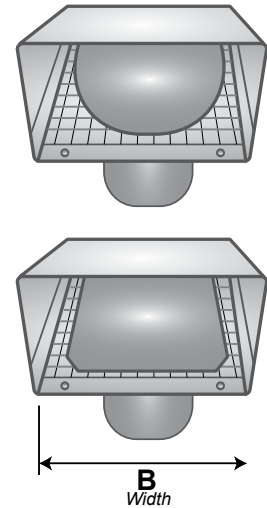

## PRODUCT FEATURES

- Mouth opening exceeds pipe area for best airflow
- Riveted construction
- 4 mounting holes for secure connections
- Available without tailpipe, with 6" tailpipe or 11" tailpipe
- Tailpipe features 360° mechanical seam

## PRODUCT SPECIFICATIONS

- 26 gauge P-Tanium™ paintable galvanized steel
- Plain face (no logo)
- Flapper (4" rounded, 5"-8" squared)
- ¼" x ¼" screens mechanically inserted and removable

PN 12523

PN 12523

## PART NUMBERS & DIMENSIONS

Dia.	Tail	Flapper	Screen	Each #	Qty	Case #	Pkg	A (in.)	B (in.)	C (in.)	D (in.)	E (in.)	Open Area
4"	n/a	flapper	¼"x¼" removable	12420	20	112420	Bulk	3.375	5.25	7	n/a	4	18.75
4"	6"	flapper	¼"x¼" removable	12210	12	112210	Bulk	8.875	5.25	7	5.5	4	18.75
4"	11"	flapper	¼"x¼" removable	12211	12	112211	Bulk	14.5	5.25	7	11.25	4	18.75
5"	n/a	flapper	¼"x¼" removable	12519	12	112519	Bulk	4.5	8.25	10	n/a	5.375	40
5"	6"	flapper	¼"x¼" removable	12520	12	112520	Bulk	10.25	8.25	10	5.5	5.375	40
5"	11"	flapper	¼"x¼" removable	12521	6	112521	Bulk	15.75	8.25	10	11.25	5.375	40
6"	n/a	flapper	¼"x¼" removable	12522	12	112522	Bulk	4.5	8.25	10	n/a	5.375	40
6"	6"	flapper	¼"x¼" removable	12523	12	112523	Bulk	10.25	8.25	10	5.5	5.375	40
6"	11"	flapper	¼"x¼" removable	12524	6	112524	Bulk	15.75	8.25	10	11.25	5.375	40
7"	n/a	flapper	¼"x¼" removable	12525	12	112525	Bulk	4.5	8.25	10	n/a	5.375	40
7"	6"	flapper	¼"x¼" removable	12526	12	112526	Bulk	10.25	8.25	10	5.5	5.375	40
7"	11"	flapper	¼"x¼" removable	12527	6	112527	Bulk	15.75	8.25	10	11.25	5.375	40
8"	n/a	flapper	¼"x¼" removable	12084	12	112084	Bulk	4.5	10.25	11.25	n/a	5.5	52
8"	6"	flapper	¼"x¼" removable	12242	10	112242	Bulk	10.25	10.25	11.25	5.5	5.5	52
8"	11"	flapper	¼"x¼" removable	12323	6	112323	Bulk	16	10.25	11.25	11.25	5.5	52