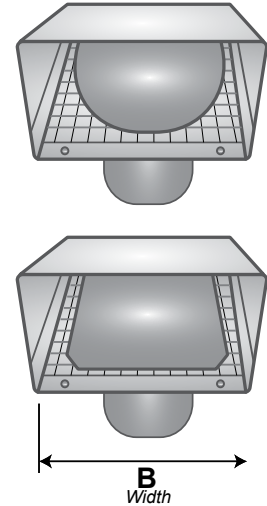

Builder's Best, Inc.
201 Broiles Drive
Jacksonville, TX 75766
903-586-8283
sales@venting.biz
BuildersBest.com

GWM724 P-Tanium™ Paintable Heavy Gauge Hood with Flapper & Screen **DISCONTINUED***

DESCRIPTION

The GWM724 is a heavy duty galvanized wall vent hood made with P-Tanium™ paintable galvanized steel. The dark gray matte finish can be left unpainted if desired.

PRODUCT FEATURES

- Mouth opening exceeds pipe area for best airflow
- Riveted construction
- 4 mounting holes for secure connections
- Available without tailpipe, with 6" tailpipe or 11" tailpipe
- Tailpipe features 360° mechanical seam

PRODUCT SPECIFICATIONS

- 26 gauge P-Tanium™ paintable galvanized steel
- Plain face (no logo)
- Flapper (4-6" rounded, 7"-8" squared)
- ¼" x ¼" screens mechanically inserted and removable

DISCONTINUED* PART NUMBERS & DIMENSIONS

Dia.	Tail	Flapper	Screen	Each #	Qty	Case #	Pkg	B (in.)	C (in.)	D (in.)	E (in.)
5"	n/a	flapper	¼"x¼" removable	12317	12	112317	Bulk	8	9	n/a	4
5"	6"	flapper	¼"x¼" removable	12071	12	112071	Bulk	8	9	6	4
5"	11"	flapper	¼"x¼" removable	12419	6	112419	Bulk	8	9	11	4
6"	n/a	flapper	¼"x¼" removable	12217	12	112217	Bulk	8	9	n/a	4
6"	6"	flapper	¼"x¼" removable	12214	12	112214	Bulk	8	9	6	4
6"	11"	flapper	¼"x¼" removable	11838	6	111838	Bulk	8	9	11	4
7"	n/a	flapper	¼"x¼" removable	12319	12	112319	Bulk	10	11.25	n/a	5.375
7"	6"	flapper	¼"x¼" removable	12241	10	112241	Bulk	10	11.25	6	5.375
7"	11"	flapper	¼"x¼" removable	12379	6	112379	Bulk	10	11.25	11	5.375

**2020
REDESIGN ON
PAGE 1**

***Discontinued
models will be
available for a
short time to help
finish projects**

SHEET METAL DIMENSIONS MAY VARY ± .15 INCHES

LABELS

WARRANTY

Complete Warranty Statement at <https://www.buildersbest.com>

GWM724 heavy ptanium wm flapper & screen V7 6/23/20