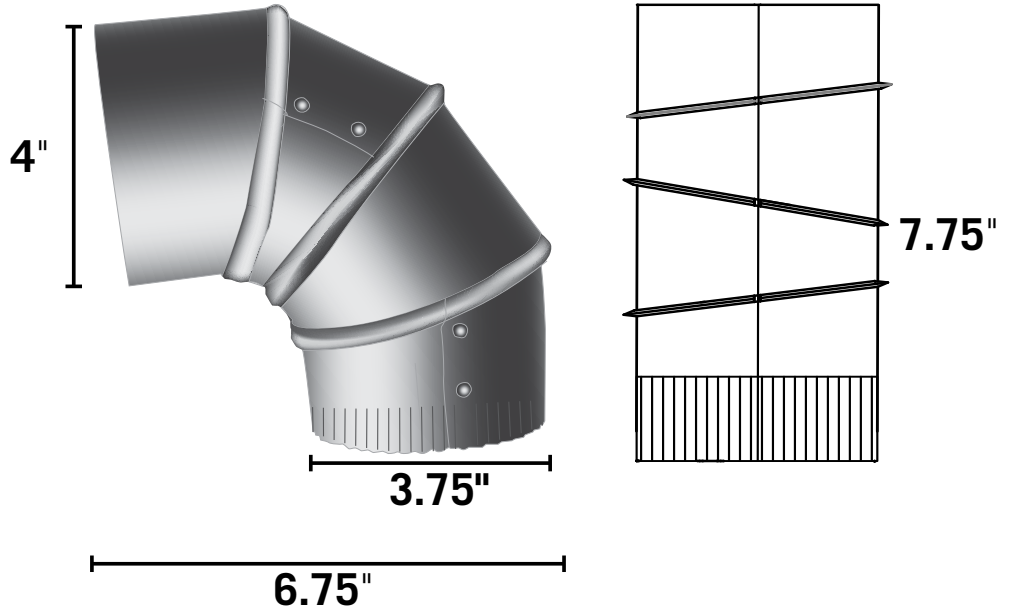

Builder's Best, Inc.
 201 Broiles Drive
 Jacksonville, TX 75766
 903-586-8283
 sales@venting.biz
 BuildersBest.com

Standard Adjustable Elbow Aluminum

DESCRIPTION

The Standard Adjustable Elbow is used for clothes dryer and general venting.

PRODUCT FEATURES

- One crimped end
- 4 piece sectional adjustability, from straight to 90° within 6"
- Used with rigid pipe, fitting applications and with flexible duct

PART NUMBERS

Dia.	Material	Each #	Qty	Case #	Package	UPC
4"	.014" 3105 H-24 Aluminum	10544	12	110544	bulk	722048105447
4"	.016" 3105 H-24 Aluminum	12422	12	112422	bulk	722048124226