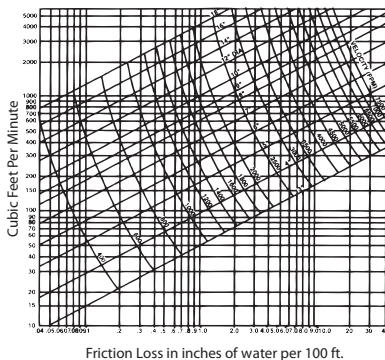

AIRFLOW

PERFORMANCE DATA

- Recommended Operating Pressure:
  Maximum positive and negative = 6" w.g.
- Maximum velocity: 5,000 FPM
- Operating Temp. Range: -100°F to +430°F
- Flame Speed 0
- Smoke Developed 0

LABELS

WARRANTY

Complete warranty statement at buildersbest.com/warranty