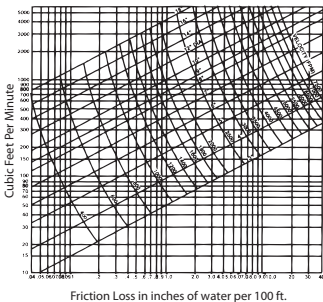

AIRFLOW

PERFORMANCE DATA

- Recommended Operating Pressure:
  Maximum positive and negative = 6" w.g.
- Maximum velocity: 5,000 FPM
- Operating Temp. Range: -100°F to +430°F
- Flame Speed 0
- Smoke Developed 0

WARRANTY

Complete warranty statement at buildersbest.com/warranty

Duct V230 Pro semi rigid flex alum spec sheet V3 7/19/22

LABELS

Made in the U.S.A.