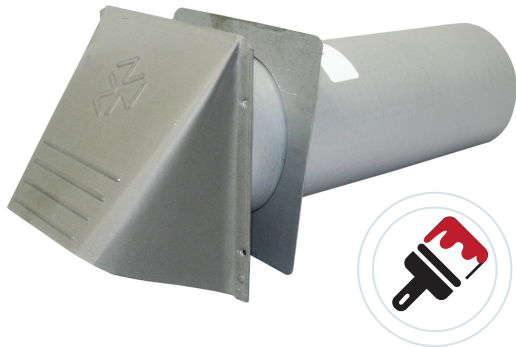

Builder's Best, Inc.
 201 Broiles Drive
 Jacksonville, TX 75766
 903-586-8283
 sales@venting.biz
 BuildersBest.com

GWM400 series Galvanized Wide Mouth P-Tanium™

DESCRIPTION

The GWM400 series is a durable galvanized wall vent hood made with P-Tanium™ paintable galvanized steel. The dark gray matte finish can be left unpainted if desired.

PRODUCT FEATURES

- Riveted construction, no caulk
- Four mounting holes

PRODUCT SPECIFICATIONS

- 30 gauge paintable galvanized
- Available with and without flapper
- Available with and without 1/4" x 1/4" screen

PART NUMBERS

GWM404 WIDE MOUTH WITH SCREEN

Dia.	Tail Length	Mouth	Flapper	Screen	Each #	Qty	Case #	Package	UPC	Labeled
4"	n/a	wide	no	1/4"x1/4"	12410	24	112410	Bulk	722048124103	

GWM420 WIDE MOUTH WITH FLAPPER