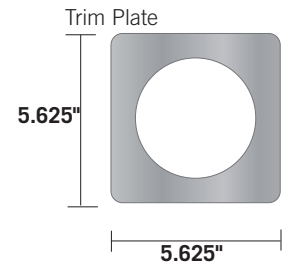

PRODUCT FEATURES

- Riveted construction, no caulk
- Four mounting holes

PRODUCT SPECIFICATIONS

- 30 gauge paintable galvanized
- Available with and without flapper
- Available with and without 1/4" x 1/4" screen

PART NUMBERS

GWM404 WIDE MOUTH WITH SCREEN

Dia.	Tail Length	Mouth	Flapper	Screen	Each #	Qty	Case #	Package	UPC	Labeled
4"	n/a	wide	no	1/4"x1/4"	12410	24	112410	Bulk	722048124103	

GWM420 WIDE MOUTH WITH FLAPPER

Dia.	Tail Length	Mouth	Flapper	Screen	Each #	Qty	Case #	Package	UPC	Labeled
3"	11.5"	wide	flapper	n/a	10887	12	110887	Bulk	722048108875	•
4"	n/a	wide	flapper	n/a	11157	24	111157	Bulk	722048111578	
4"	11.5"	wide	flapper	n/a	10648	6	110648	Display Tray	722048106482	•
4"	11.5"	wide	flapper	n/a	11430	8	111430	Display Card	722048114302	•
4"	11.5"	wide	flapper	n/a	10889	12	110889	Bulk	722048108899	•

GWM424 WIDE MOUTH WITH FLAPPER & SCREEN

Dia.	Tail Length	Mouth	Flapper	Screen	Each #	Qty	Case #	Package	UPC	Labeled
4"	n/a	wide	flapper	1/4"x1/4"	12341	24	112341	Bulk	722048123410	
4"	11.5"	wide	flapper	1/4"x1/4"	10891	12	110891	Bulk	722048108912	