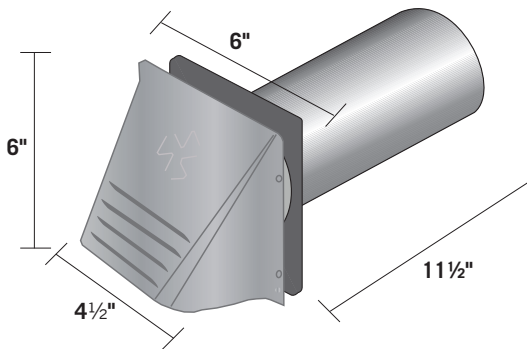

PRODUCT FEATURES

- Riveted construction, no caulk
- Four mounting holes

PRODUCT SPECIFICATIONS

- 30 gauge paintable galvanized
- Available with and without flapper
- Available with and without 1/4" x 1/4" screen

PART NUMBERS

GWM404 WIDE MOUTH WITH SCREEN

Dia.	Tail Length	Mouth	Flapper	Screen	Each #	Qty	Case #	Package	UPC	Labeled
4"	n/a	wide	no	1/4"x1/4"	12410	24	112410	Bulk	722048124103	

GWM420 WIDE MOUTH WITH FLAPPER