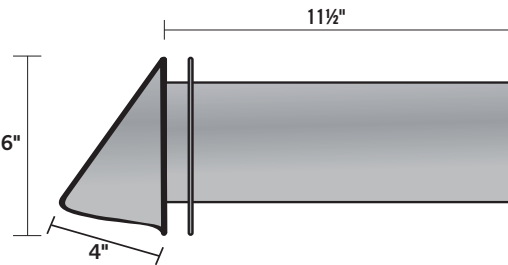

PRODUCT FEATURES

- Riveted construction, no caulk
- Four mounting holes

PRODUCT SPECIFICATIONS

- 30 gauge paintable galvanized
- Available with and without flapper
- Available with and without 1/4" x 1/4" screen

PART NUMBERS

GWM404 WIDE MOUTH WITH SCREEN

Dia.	Tail Length	Mouth	Flapper	Screen	Each #	Qty	Case #	Package	UPC	Labeled
4"	n/a	wide	no	1/4"x1/4"	12410	24	112410	Bulk	722048124103	

GWM420 WIDE MOUTH WITH FLAPPER