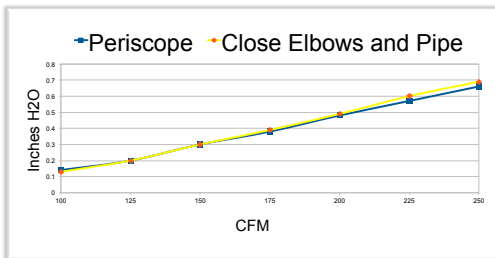

Builder's Best, Inc.
 201 Broiles Drive
 Jacksonville, TX 75766
 903-586-8283
 sales@venting.biz
 BuildersBest.com

SINGLE ELBOW UL® LISTED DRYER VENT KIT

PRODUCT DESCRIPTION

The 8' Single Elbow Dryer Vent Kit is UL2158A listed for clothes dryer venting. It features one 8 foot section of pipe attached to one Close Elbow®. Two clamps are provided for wall and dryer connections.

KIT CONTAINS

- One - 8 foot duct
- One - Close Elbow®
- Two - steel screw clamps for wall and dryer connections

DIMENSIONS

AIRFLOW

PERFORMANCE DATA

- Pressure rating: Maximum positive and negative UL 12" w.g., non-UL 6" w.g.
- Operating Temp. range: -100°F to +430°F
- Flame Spread: 0
- Smoke Developed: 0