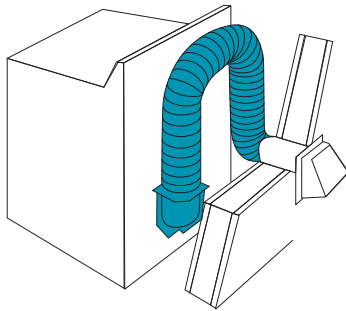

Builder's Best, Inc.
 201 Broiles Drive
 Jacksonville, TX 75766
 903-586-8283
 sales@venting.biz
 BuildersBest.com

SINGLE ELBOW UL® LISTED DRYER VENT KIT

PRODUCT DESCRIPTION

The 8' Single Elbow Dryer Vent Kit is UL2158A listed for clothes dryer venting. It features one 8 foot section of pipe attached to one Close Elbow®. Two clamps are provided for wall and dryer connections.

KIT CONTAINS

- One - 8 foot duct
- One - Close Elbow®
- Two - steel screw clamps for wall and dryer connections

DIMENSIONS

AIRFLOW

PERFORMANCE DATA

- Pressure rating: Maximum positive and negative UL 12" w.g., non-UL 6" w.g.
- Operating Temp. range: -100°F to +430°F
- Flame Spread: 0
- Smoke Developed: 0

SUGGESTED INSTALLATIONS

RECOMMENDATIONS

- Meets UL2158A the clothes dryer venting certification.
- Clothes dryer manufacturers and building codes recommend all metal venting.

PART NUMBERS

Dia	Length	Elbows	Clamps	Each #	Qty	Case #	Package	UPC	Labeled
4"	8'	1 Close Elbows®	2 steel screw	12423	4	112423	Ind. Box	722048124233	•