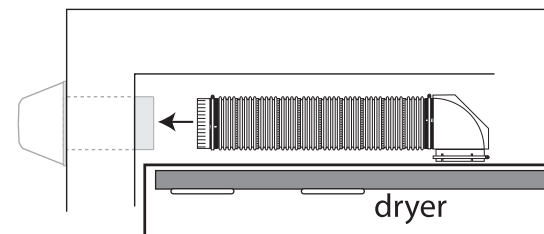

Builder's Best, Inc.
 201 Broiles Drive
 Jacksonville, TX 75766
 903-586-8283
 sales@venting.biz
 BuildersBest.com

SINGLE ELBOW UL® LISTED DRYER VENT KIT

PRODUCT DESCRIPTION

The 8' Single Elbow Dryer Vent Kit is UL2158A listed for clothes dryer venting. It features one 8 foot section of pipe attached to one Close Elbow®. Two clamps are provided for wall and dryer connections.

KIT CONTAINS

- One - 8 foot duct
- One - Close Elbow®
- Two - steel screw clamps for wall and dryer connections

DIMENSIONS

AIRFLOW

PERFORMANCE DATA

- Pressure rating: Maximum positive and negative UL 12" w.g., non-UL 6" w.g.
- Operating Temp. range: -100°F to +430°F
- Flame Spread: 0
- Smoke Developed: 0

SUGGESTED INSTALLATIONS

RECOMMENDATIONS

- Meets UL2158A the clothes dryer venting certification.
- Clothes dryer manufacturers and building codes recommend all metal venting.

PART NUMBERS

Dia	Length	Elbows	Clamps	Each #	Qty	Case #	Package	UPC	Labeled
4"	8'	1 Close Elbows®	2 steel screw	12423	4	112423	Ind. Box	722048124233	•