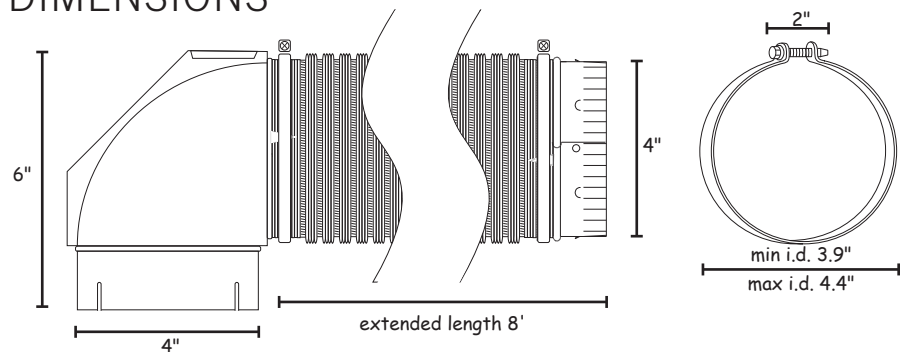

Builder's Best, Inc.
 201 Broiles Drive
 Jacksonville, TX 75766
 903-586-8283
 sales@venting.biz
 BuildersBest.com

SINGLE ELBOW UL® LISTED DRYER VENT KIT

PRODUCT DESCRIPTION

The 8' Single Elbow Dryer Vent Kit is UL2158A listed for clothes dryer venting. It features one 8 foot section of pipe attached to one Close Elbow®. Two clamps are provided for wall and dryer connections.

KIT CONTAINS

- One - 8 foot duct
- One - Close Elbow®
- Two - steel screw clamps for wall and dryer connections

DIMENSIONS

AIRFLOW

PERFORMANCE DATA

- Pressure rating: Maximum positive and negative UL 12" w.g., non-UL 6" w.g.
- Operating Temp. range: -100°F to +430°F
- Flame Spread: 0
- Smoke Developed: 0

SUGGESTED INSTALLATIONS

RECOMMENDATIONS

- Meets UL2158A the clothes dryer venting certification.
- Clothes dryer manufacturers and building codes recommend all metal venting.

PART NUMBERS

Dia	Length	Elbows	Clamps	Each #	Qty	Case #	Package	UPC	Labeled
4"	8'	1 Close Elbows®	2 steel screw	12423	4	112423	Ind. Box	722048124233	•