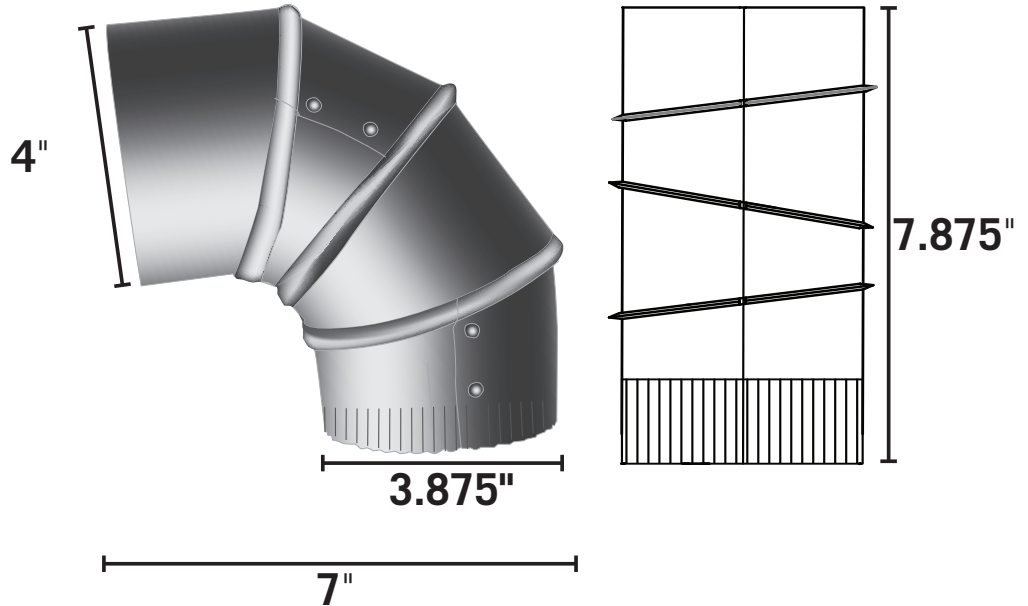

Builder's Best, Inc.
 201 Broiles Drive
 Jacksonville, TX 75766
 903-586-8283
 sales@venting.biz
 BuildersBest.com

Standard Adjustable Elbow Aluminum

DESCRIPTION

The Standard Adjustable Elbow is used for clothes dryer and general venting.

PRODUCT FEATURES

- One crimped end
- 4 piece sectional adjustability
- Used with rigid pipe, fitting applications and with flexible duct

PART NUMBERS

Dia.	Material	Each #	Qty	Case #	Package	UPC
4"	.014" 3105 H-24 Aluminum	10544	12	110544	bulk	722048105447
4"	.016" 3105 H-24 Aluminum	12422	12	112422	bulk	722048124226