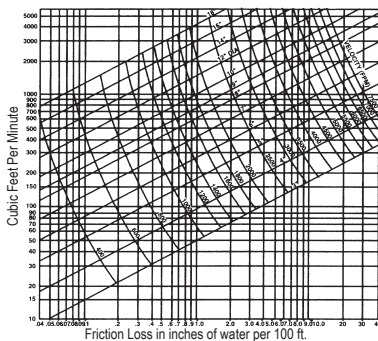

PRODUCT SPECIFICATIONS

- Uncompressed duct
- Uninsulated
- Factory crimp on one end, other end plain
- UL® 181 label Class 0 Air Duct in accordance with NFPA 90a and 90b

PART NUMBERS

Dia.	Length	Each #	Qty	Case #	Package	Note	UPC
3"	8'	10744	42	110744	Bulk	Regional Availability	722048107441
4"	8'	10745	25	110745	Bulk	Regional Availability	722048107458
5"	8'	10759	16	110759	Bulk	Regional Availability	722048107595
6"	8'	10760	12	110760	Bulk	Regional Availability	722048107601
7"	8'	10761	9	110761	Bulk	Regional Availability	722048107618
8"	8'	10762	6	110762	Bulk	Regional Availability	722048107625
9"	8'	10763	5	110763	Bulk	Regional Availability	722048107632
10"	8'	10764	4	110764	Bulk	Regional Availability	722048107649
12"	8'	10755	2	110755	Bulk	Regional Availability	722048107557

AIRFLOW

PERFORMANCE DATA

- Recommended Operating Pressure:
 Maximum positive and negative:
 3" thru 10" diameters = 12" w.g.
 12" diameter = 8" w.g.
- Maximum velocity: 5,000 FPM
- Operating Temp. Range: -100°F to +430°F
- Flame Speed 0
- Smoke Developed 0