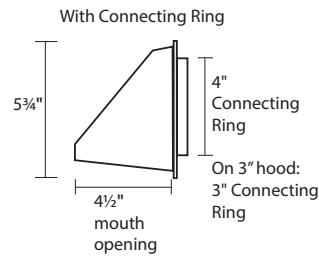

FLUSH
 WITH SCREEN

FLUSH
 WITH SCREEN

FLUSH

Flush (faceplate only)
 4" Tailpipe
 Opening
 3" hood has
 3" tailpipe
 opening

WITH CONNECTING RING

With Connecting Ring
 5 3/4"
 4" Connecting
 Ring
 On 3" hood:
 3" Connecting
 Ring
 4 1/2"
 mouth
 opening

Aluminum Trim Plate
 5 5/8" x 5 5/8"
 square
 4" hood has 4"
 diameter hole
 3" hood has 3"
 diameter hole

PART NUMBERS

Dia	Tail Length	Color	Flapper	Screen	Each #	Qty	Case #	Package	UPC	Labeled
4"	flush	white	flapper	1/2" x 1/2"	11391	8	111391	Bulk	722048103916	
4"	flush	brown	flapper	1/2" x 1/2"	11392	8	111392	Bulk	722048113923	
3"	1/2" ring	white	flapper	1/2" x 1/2"	11375	8	111375	Bulk	722048113756	
3"	1/2" ring	brown	flapper	1/2" x 1/2"	11376	8	111376	Bulk	722048113763	
4"	1/2" ring	white	flapper	1/2" x 1/2"	11732	8	111732	Bulk	722048117327	
4"	1/2" ring	brown	flapper	1/2" x 1/2"	11733	8	111733	Bulk	722048117334	
3"	11"	white	flapper	1/2" x 1/2"	11365	8	111365	Bulk	722048113657	•
3"	11"	brown	flapper	1/2" x 1/2"	11368	8	111368	Bulk	722048113688	•
4"	11"	white	flapper	1/2" x 1/2"	11381	8	111381	Bulk	722048113817	•
4"	11"	white	flapper	1/2" x 1/2"	11411	6	111411	Display Tray	722048114111	•
4"	11"	brown	flapper	1/2" x 1/2"	11384	8	111384	Bulk	722048113848	•
	replacement grid	white			12700	100	112700	Bulk	722048127005	
	replacement grid	brown			12702	100	112702	Bulk	722048127029	
	3" aluminum trim plate	silver			10126	100	110126	Bulk	722048101265	
	4" aluminum trim plate	silver			10122	100	110122	Bulk	722048101227	
	4" aluminum trim plate	silver	mounting holes		10912	100	110912	Bulk	722048109124	