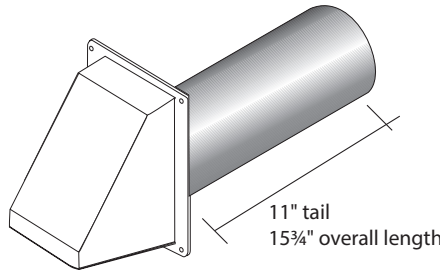

Builder's Best, Inc.
 201 Broiles Drive
 Jacksonville, TX 75766
 903-586-8283
 www.BuildersBest.com
 sales@buildersbest.com

PWM622 PLASTIC WIDE MOUTH HOOD WITH SCREEN

PRODUCT SPECIFICATIONS

- Polypropylene molded plastic
 - Free swinging back draft flapper
 - Aluminum trim plate
 - Fully assembled aluminum tailpipe
 - 4 mounting holes
 - Snap-in removable 1/2" x 1/2" pest grid screen (birdguard)
- Remove screen if using for dryer venting.
 Check screen frequently for blockages.*

FLUSH
 WITH SCREEN

FLUSH
 WITH SCREEN

FLUSH

Flush (faceplate only)
 4" Tailpipe
 Opening
 3" hood has
 3" tailpipe
 opening

WITH CONNECTING RING

With Connecting Ring
 5 3/4"
 4" Connecting
 Ring
 On 3" hood:
 3" Connecting
 Ring
 4 1/2"
 mouth
 opening