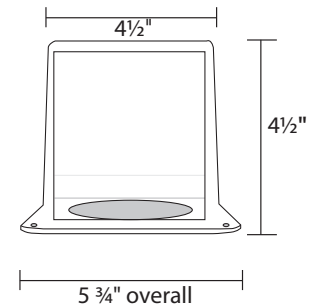

FLUSH
 WITH SCREEN

FLUSH
 WITH SCREEN

FLUSH

Flush (faceplate only)
 4" Tailpipe
 Opening
 3" hood has
 3" tailpipe
 opening

WITH CONNECTING RING

With Connecting Ring
 5 3/4"
 4" Connecting
 Ring
 On 3" hood:
 3" Connecting
 Ring
 4 1/2"
 mouth
 opening

Aluminum Trim Plate
 5 5/8" x 5 5/8"
 square
 4" hood has 4"
 diameter hole
 3" hood has 3"
 diameter hole

PART NUMBERS

Dia	Tail Length	Color	Flapper	Screen	Each #	Qty	Case #	Package	UPC	Labeled
4"	flush	white	flapper	1/2" x 1/2"	11391	8	111391	Bulk	722048103916	
4"	flush	brown	flapper	1/2" x 1/2"	11392	8	111392	Bulk	722048113923	
3"	1/2" ring	white	flapper	1/2" x 1/2"	11375	8	111375	Bulk	722048113756	
3"	1/2" ring	brown	flapper	1/2" x 1/2"	11376	8	111376	Bulk	722048113763	
4"	1/2" ring	white	flapper	1/2" x 1/2"	11732	8	111732	Bulk	722048117327	
4"	1/2" ring	brown	flapper	1/2" x 1/2"	11733	8	111733	Bulk	722048117334	
3"	11"	white	flapper	1/2" x 1/2"	11365	8	111365	Bulk	722048113657	•
3"	11"	brown	flapper	1/2" x 1/2"	11368	8	111368	Bulk	722048113688	•
4"	11"	white	flapper	1/2" x 1/2"	11381	8	111381	Bulk	722048113817	•
4"	11"	white	flapper	1/2" x 1/2"	11411	6	111411	Display Tray	722048114111	•
4"	11"	brown	flapper	1/2" x 1/2"	11384	8	111384	Bulk	722048113848	•
	replacement grid	white			12700	100	112700	Bulk	722048127005	
	replacement grid	brown			12702	100	112702	Bulk	722048127029	
	3" aluminum trim plate	silver			10126	100	110126	Bulk	722048101265	
	4" aluminum trim plate	silver			10122	100	110122	Bulk	722048101227	
	4" aluminum trim plate	silver	mounting holes		10912	100	110912	Bulk	722048109124	