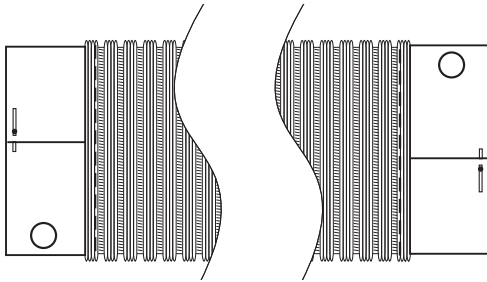

## PRODUCT FEATURES

- Universal male/female collar on each end
- Ships compressed
- UL® 181 label Class 0 Air Duct

## PRODUCT SPECIFICATIONS

- Metalflex® design allows for better stretching and bending characteristics. This helps eliminate flattening on the outside radius of a bend thus preventing restricted airflow.
- Spiral formed out of aluminum alloy with 30° strength angles between ribs, mechanically locked together with continuous "Acme" lock
- Crimped ends slides easily into plain end, ensuring smooth connections
- Metalflex® product is produced using the same process, machinery, and materials that has made it so successful for the past 40+ years.
- Meets NFPA 90a and 90b

## PART NUMBERS

Dia.	Length	Each #	Qty	Case #	Package
5"	8'	10344	9	110344	Bulk
6"	8'	10345	4	110345	Bulk
7"	8'	10347	4	110347	Bulk
8"	8'	10348	4	110348	Bulk
9"	8'	10350	4	110350	Bulk
10"	8'	10351	4	110351	Bulk
12"	8'	10352	1	010352	Ind. Box
14"	8'	10353	1	010353	Ind. Box
16"	8'	10354	1	010354	Ind. Box
18"	8'	10355	1	010355	Ind. Box
20"	8'	10356	1	010356	Ind. Box
22"	8'	10357	1	010357	Ind. Box
24"	8'	10358	1	010358	Ind. Box