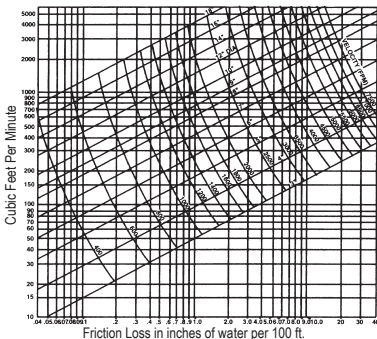

AIRFLOW

PERFORMANCE DATA

- Recommended Operating Pressure:
  Maximum positive and negative:
  3" thru 10" diameters = 12" w.g.
  12" diameter = 8" w.g.
- Maximum velocity: 5,000 FPM
- Operating Temp. Range: -100°F to +430°F
- Flame Speed 0
- Smoke Developed 0

INSTALLATION: Air duct connections and joints shall be made per installation instructions outlined by Builder's Best and as required by the UL 181 listing procedure. (Installation instructions are included inside each carton.)

LABELS

WARRANTY

Complete warranty statement at buildersbest.com/warranty

Duct V750 metalflex air duct V3spec sheet 7/19/22