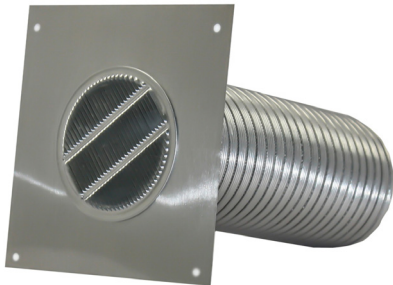

Builder's Best, Inc.
 201 Broiles Drive
 Jacksonville, TX 75766
 903-586-8283
 sales@buildersbest.com
 www.BuildersBest.com

EAVE VENT - ALUMINUM AFL349 Micro Louver

10555/10560 4 INCH DIA.
 WITH 3 INCH COLLAR

10274 3 INCH DIA. WITH 3FT V230

10275 4 INCH DIA. WITH 3FT V230

DESCRIPTION

The AFL349 is an aluminum fixed micro louver eave vent for exhaust. Installs flush against eave for low profile. The AFL349 is good for bathroom fan venting for fresh air intakes.

PRODUCT FEATURES

- Aluminum eave vent
- Fixed louvered screen
- Installs flush
- 3" and 4" diameter
- Approximate Free Area in Square inches:
 3" - 2.00 4" - 3.45
- .0515" opening in screen

4 INCH DIA. FACE

DIMENSIONS

PART NUMBERS

Dia.	Tail/Connection	Screen	Each #	Qty	Case #	Package	UPC Labeled?	UPC
3"	ring	micro	10272	20	110272	Bulk		
4"	ring	micro	10273	20	110273	Bulk		
3"	3 ft V230 flexible aluminum	micro	10274	16	110274	Bulk		
4"	3 ft V230 flexible aluminum	micro	10275	16	110275	Bulk		
3"	3 inch collar	micro	10556	8	110556	Bulk		
4"	3 inch collar	micro	10555	8	110555	Bulk		
4"	3 inch collar	micro	10560	8	110560	Bulk	•	722048105607