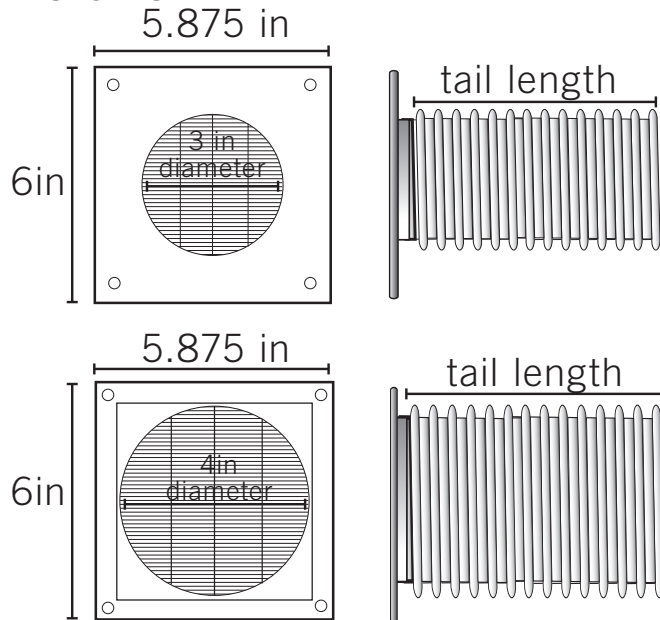

10274 3 INCH DIA. WITH 3FT V230

10275 4 INCH DIA. WITH 3FT V230

DESCRIPTION

The AFL349 is an aluminum fixed micro louver eave vent for exhaust. Installs flush against eave for low profile. The AFL349 is good for bathroom fan venting for fresh air intakes.

PRODUCT FEATURES

- Aluminum eave vent
- Fixed louvered screen
- Installs flush
- 3" and 4" diameter
- Approximate Free Area in Square inches:
 3" - 2.00 4" - 3.45
- .0515" opening in screen

4 INCH DIA. FACE

DIMENSIONS

PART NUMBERS

Dia.	Tail/Connection	Screen	Each #	Qty	Case #	Package	UPC Labeled?	UPC
3"	ring	micro	10272	20	110272	Bulk		
4"	ring	micro	10273	20	110273	Bulk		
3"	3 ft V230 flexible aluminum	micro	10274	16	110274	Bulk		
4"	3 ft V230 flexible aluminum	micro	10275	16	110275	Bulk		
3"	3 inch collar	micro	10556	8	110556	Bulk		
4"	3 inch collar	micro	10555	8	110555	Bulk		
4"	3 inch collar	micro	10560	8	110560	Bulk	•	722048105607