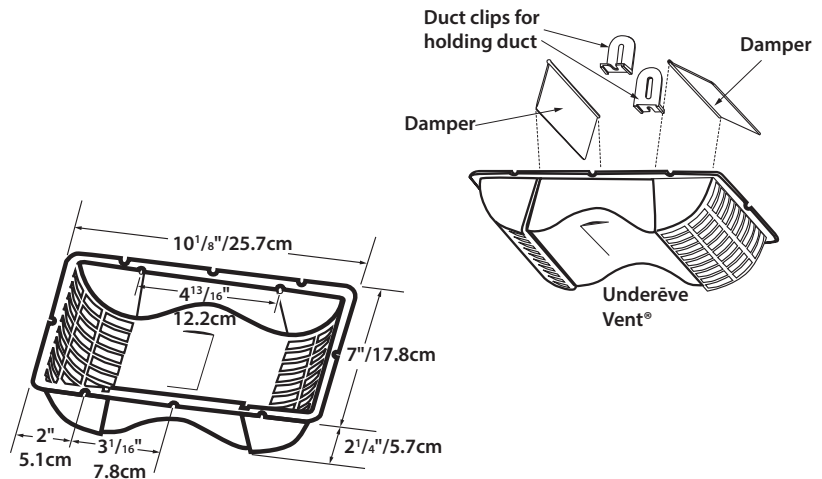

PART NUMBERS

Dia.	Tail	Color	Flapper	Each #	Qty	Case #	Package	UPC	Labeled
up to 5"	flush	white	two	11574	10	111574	Bulk	722048115743	n/a
up to 5"	flush	white	two	11574	550	711574	Skid	722048115743	n/a

LABELS

Made by Deflecto

WARRANTY

see <https://www.deflecto.com/product/air-distribution/home-air-dryer-venting/undereve-vent-w-dampers-6-pack/>