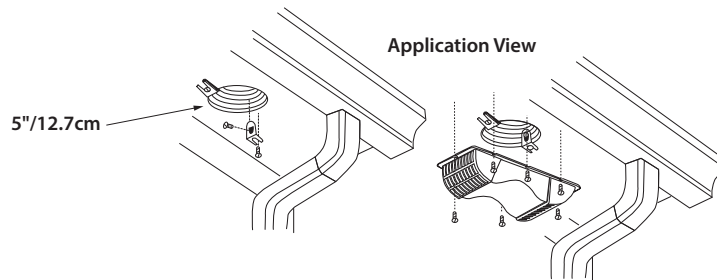

PART NUMBERS

Dia.	Tail	Color	Flapper	Each #	Qty	Case #	Package	UPC	Labeled
up to 5"	flush	white	two	11574	10	111574	Bulk	722048115743	n/a
up to 5"	flush	white	two	11574	550	711574	Skid	722048115743	n/a

LABELS

Made by Deflecto

WARRANTY

see <https://www.deflecto.com/product/air-distribution/home-air-dryer-venting/undereve-vent-w-dampers-6-pack/>