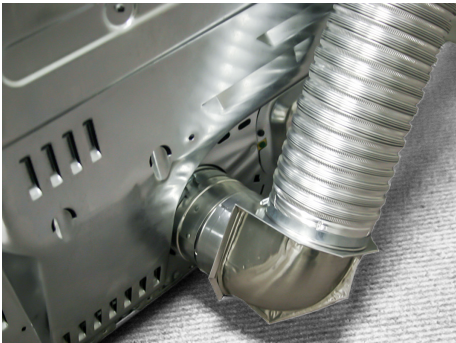

Builder's Best, Inc.
 201 Broiles Drive
 Jacksonville, TX 75766
 903-586-8283
 sales@buildersbest.com
 BuildersBest.com

Close Elbow®

DESCRIPTION

The Builder's Best Close Elbow® is the best choice for 90° turns, especially on the dryer. It makes 90° turns within 4" and offers excellent crush resistance while maintaining maximum airflow. Rotating collars allow flexible duct to move without disconnecting.

PRODUCT FEATURES

- One male (crimped) rotating Snap-Lock™ fitting
- One female (slotted) rotating Snap-Lock™ fitting

PRODUCT SPECIFICATIONS

- Rigid 100% aluminum
- PN12270 meets UL®2158A dryer transition duct testing

PERFORMANCE DATA

DISPLAY CARD

RECOMMENDATIONS

- Best performance with Builder's Best® Snap-Lock™ Pipe V850 or V830.
- The International Mechanical Code recommends rigid metal duct for dryer exhaust as well as in-wall exhaust. IMC 504.6.1 & 504.8-3
- Dryer manufacturers specify "Only rigid or flexible metal vent shall be used for exhausting. Do not use plastic or metal foil vent."