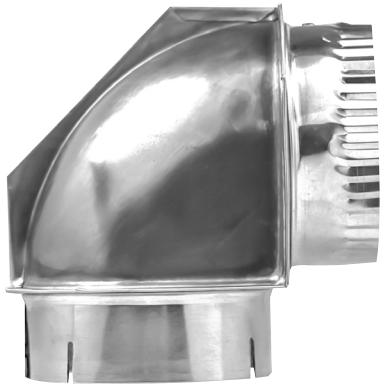

Builder's Best, Inc.
 201 Broiles Drive
 Jacksonville, TX 75766
 903-586-8283
 sales@buildersbest.com
 BuildersBest.com

Close Elbow®

DESCRIPTION

The Builder's Best Close Elbow® is the best choice for 90° turns, especially on the dryer. It makes 90° turns within 4" and offers excellent crush resistance while maintaining maximum airflow. Rotating collars allow flexible duct to move without disconnecting.

PRODUCT FEATURES

- One male (crimped) rotating Snap-Lock™ fitting
- One female (slotted) rotating Snap-Lock™ fitting

PRODUCT SPECIFICATIONS

- Rigid 100% aluminum
- PN12270 meets UL®2158A dryer transition duct testing

PERFORMANCE DATA

DISPLAY CARD

RECOMMENDATIONS

- Best performance with Builder's Best® Snap-Lock™ Pipe V850 or V830.
- The International Mechanical Code recommends rigid metal duct for dryer exhaust as well as in-wall exhaust. IMC 504.6.1 & 504.8-3
- Dryer manufacturers specify "Only rigid or flexible metal vent shall be used for exhausting. Do not use plastic or metal foil vent."

PART NUMBERS

Dia.	Note	Collar 1	Collar 2	Each #	Qty	Case #	Package	UPC	Labeled
4"		male (crimped)	female (slotted)	10161	6	110161	Display Card	722048101616	•
4"		male (crimped)	female (slotted)	10161	24	010151	Display Card	722048101616	•
4"		male (crimped)	female (slotted)	10161	20	210162	Display Card	722048101616	•
4"	w/1 clamp	male (crimped)	female (slotted)	10108	24	110108	Bulk	722048101081	
4"	w/1 clamp	male (crimped)	female (slotted)	10108	576	710108	Bulk/Skid	722048101081	
4"	UL® 2158A	male (crimped)	female (slotted)	12270	24	112270	Bulk	722048122703	