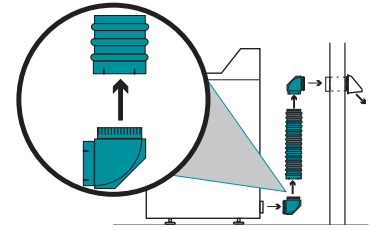

Builder's Best, Inc.
 201 Broiles Drive
 Jacksonville, TX 75766
 903-586-8283
 sales@buildersbest.com
 BuildersBest.com

Close Elbow®

DESCRIPTION

The Builder's Best Close Elbow® is the best choice for 90° turns, especially on the dryer. It makes 90° turns within 4" and offers excellent crush resistance while maintaining maximum airflow. Rotating collars allow flexible duct to move without disconnecting.

PRODUCT FEATURES

- One male (crimped) rotating Snap-Lock™ fitting
- One female (slotted) rotating Snap-Lock™ fitting

PRODUCT SPECIFICATIONS

- Rigid 100% aluminum
- PN12270 meets UL®2158A dryer transition duct testing