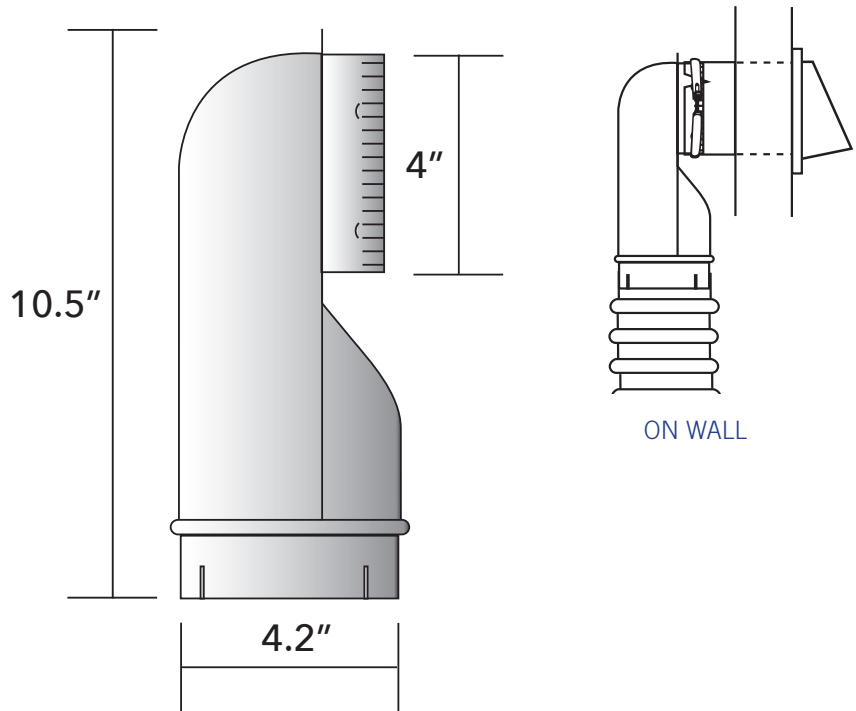

Builder's Best, Inc.
201 Broiles Drive
Jacksonville, TX 75766
903-586-8283
sales@buildersbest.com
BuildersBest.com

WALL OFFSET ELBOW®

DESCRIPTION

The Wall Offset Elbow is designed to make 90° turns within 4". It is best used when the outlet pipe in the wall protrudes up to 2.5" and cannot be trimmed.

PRODUCT FEATURES

- One Snap-Lock™ slotted collar
- One Snap-Lock™ crimped collar, swiveling

PRODUCT SPECIFICATIONS

- Aluminum