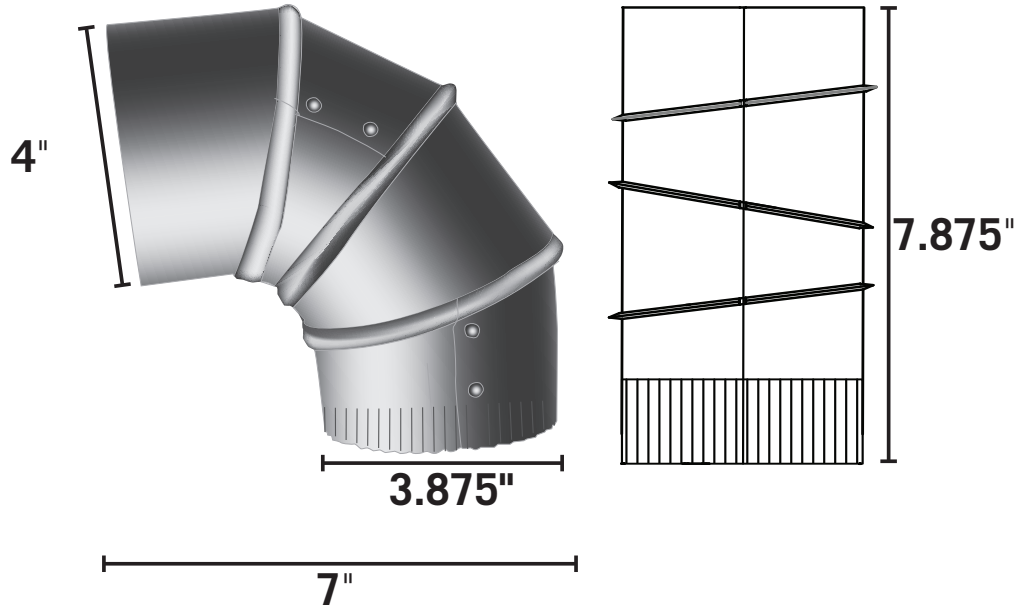

Builder's Best, Inc.
 201 Broiles Drive
 Jacksonville, TX 75766
 903-586-8283
 sales@buildersbest.com
 BuildersBest.com

Standard Adjustable Elbow Aluminum

DESCRIPTION

The Standard Adjustable Elbow is used for clothes dryer and general venting.

PRODUCT FEATURES

- One crimped end
- 4 piece sectional adjustability
- Used with rigid pipe, fitting applications and with flexible duct

PART NUMBERS

Dia.	Material	Each #	Qty	Case #	Package	UPC
4"	.014" 3105 H-24 Aluminum	10544	12	110544	bulk	722048105447
4"	.016" 3105 H-24 Aluminum	12422	12	112422	bulk	722048124226