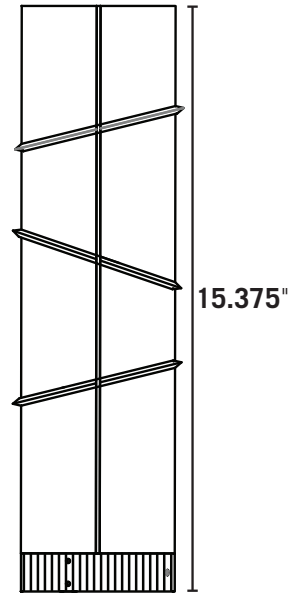

Builder's Best, Inc.
 201 Broiles Drive
 Jacksonville, TX 75766
 903-586-8283
 sales@buildersbest.com
 BuildersBest.com

Long Sweep Elbow

DESCRIPTION

The Long Sweep Elbow is an adjustable elbow which overcomes length of run issues for some building codes.

PRODUCT FEATURES

- Overcomes length of run issues for some building codes
- 4-Piece sectional adjustability

PRODUCT SPECIFICATIONS

- Aluminum 011646 is lightweight
- Galvanized 011645 is 30 gauge

PART NUMBERS

Dia.	Material	Each #	Qty	Case #	Package
4"	Aluminum	011646	12	111646	bulk
4"	Galvanized	011645	12	111645	bulk

LABELS

WARRANTY

Complete Warranty Statement at <https://www.buildersbest.com>