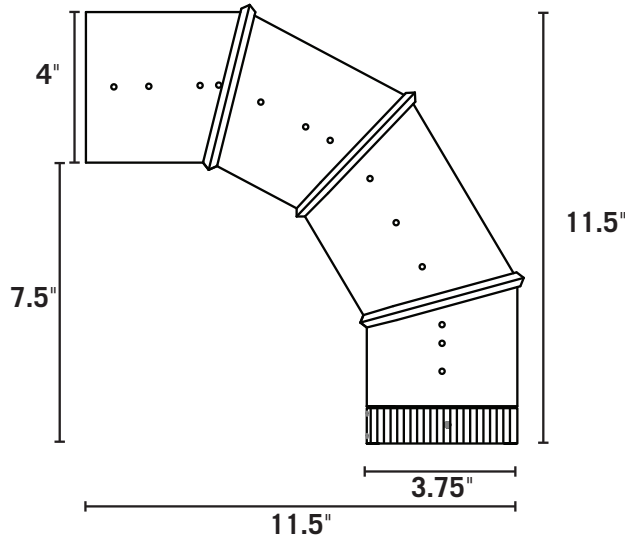

Builder's Best, Inc.
 201 Broiles Drive
 Jacksonville, TX 75766
 903-586-8283
 sales@buildersbest.com
 BuildersBest.com

Long Sweep Elbow

DESCRIPTION

The Long Sweep Elbow is an adjustable elbow which overcomes length of run issues for some building codes.

PRODUCT FEATURES

- Overcomes length of run issues for some building codes
- 4-Piece sectional adjustability

PRODUCT SPECIFICATIONS

- Aluminum 011646 is lightweight
- Galvanized 011645 is 30 gauge

PART NUMBERS