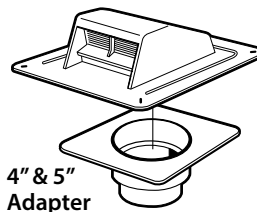

Width:
 10.96"
 x 12.94"

Height:
 6.5"

Height:
 3.38"

Throat Opening:
 5.75" x 5.38"

**4" & 5"
 Adapter**

Height:
 3.12"

PART NUMBERS

Dia.	Color	Use for:	Opening	Flapper	Screen	Each #	Qty	Case #	Package	Labeled	UPC
4" - 5"	Black	bathroom vent (6011)	3" collar	chatterless	molded	11508	6	111508	Bulk	•	662671601049
up to 5"	Black	bathroom vent (6008)	flush	chatterless	molded	11509	4	111509	Bulk	•	662671600110
Vent Kit 011885 includes: 4" x 8' UL 181 foil, increaser/reducer and clamps											
4" - 5"	Black	bathroom vent (6008)	collar	chatterless	molded	11885	1	011885	Ind. Box	•	722048115580