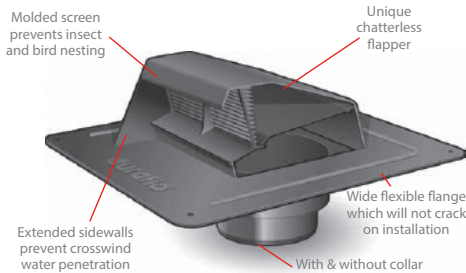

Builder's Best, Inc.
 201 Broiles Drive
 Jacksonville, TX 75766
 903-586-8283
 sales@buildersbest.com
 www.BuildersBest.com

DREV DURAFLO® ROOF CAP BATH EXHAUST VENT

DESCRIPTION

Model DREV Duraflo® roof exhaust dryer vent cap is designed to exhaust bathroom vents through the roof. It is made with heavy duty black plastic.

PRODUCT FEATURES

- Unique chatterless flapper
- Flexible flange which will not crack on installation
- Low profile
- Extended sidewall helps prevent crosswind water penetration

PRODUCT SPECIFICATIONS

- Heavy duty black plastic (polypropylene)
- Leakproof, seamless outer shell

Width:
 10.96"
 x 12.94"

Height:
 6.5"

Height:
 3.38"

Throat Opening:
 5.75" x 5.38"

**4" & 5"
 Adapter**

Height:
 3.12"

PART NUMBERS

Dia.	Color	Use for:	Opening	Flapper	Screen	Each #	Qty	Case #	Package	Labeled	UPC
4" - 5"	Black	bathroom vent (6011)	3" collar	chatterless	molded	11508	6	111508	Bulk	•	662671601049
up to 5"	Black	bathroom vent (6008)	flush	chatterless	molded	11509	4	111509	Bulk	•	662671600110
Vent Kit 011885 includes: 4" x 8' UL 181 foil, increaser/reducer and clamps											
4" - 5"	Black	bathroom vent (6008)	collar	chatterless	molded	11885	1	011885	Ind. Box	•	722048115580