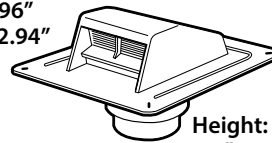

PRODUCT FEATURES

- Unique chatterless flapper
- Flexible flange which will not crack on installation
- Low profile
- Extended sidewall helps prevent crosswind water penetration

PRODUCT SPECIFICATIONS

- Heavy duty black plastic (polypropylene)
- Leakproof, seamless outer shell

Width:
 10.96"
 x 12.94"

Height:
 6.5"

Height:
 3.38"

Throat Opening:
 5.75" x 5.38"

**4" & 5"
 Adapter**

Height:
 3.12"

PART NUMBERS

Dia.	Color	Use for:	Opening	Flapper	Screen	Each #	Qty	Case #	Package	Labeled	UPC
4" - 5"	Black	bathroom vent (6011)	3" collar	chatterless	molded	11508	6	111508	Bulk	•	662671601049
up to 5"	Black	bathroom vent (6008)	flush	chatterless	molded	11509	4	111509	Bulk	•	662671600110
Vent Kit 011885 includes: 4" x 8' UL 181 foil, increaser/reducer and clamps											
4" - 5"	Black	bathroom vent (6008)	collar	chatterless	molded	11885	1	011885	Ind. Box	•	722048115580