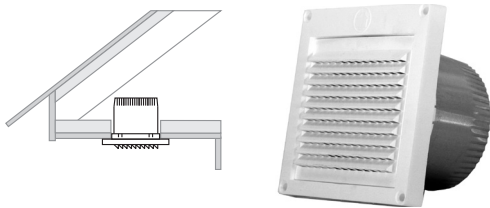

Builder's Best, Inc.
 201 Broiles Drive
 Jacksonville, TX 75766
 903-586-8283
 sales@buildersbest.com
 BuildersBest.com

Eave Vent Hood PFL344 Plastic Fixed Louver Mini Louver Hood with 1/4" grid (dimensions on pg 2)

10752 4" DIA FLUSH

10694 3" DIA SNAP ON RING

10812 4" DIA WITH 3" MALE COLLAR

11918 6" WITH 4" FEMALE TAIL

11249 4"
 WITH 3' FLEXIBLE ALUMINUM

DESCRIPTION

The PFL344 Mini Louver Hood features a 1/4" x 1/4" grid which provides protection against pests.

PRODUCT SPECIFICATIONS

- polypropylene molded plastic
- 4 mounting holes
- 3" - 4" diameters have a 1/4" x 1/4" molded fixed louver grid
- 5" - 8" diameters have a 1/2" x 1/2" molded fixed louver grid plus a 1/4" x 1/4" molded grid on the inside frame
- See table for connection lengths