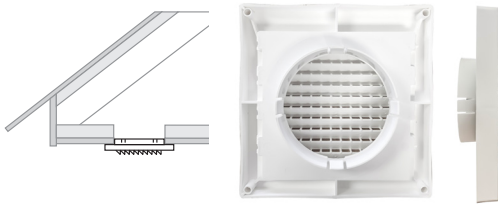

Builder's Best, Inc.
 201 Broiles Drive
 Jacksonville, TX 75766
 903-586-8283
 sales@buildersbest.com
 BuildersBest.com

Eave Vent Hood PFL344 Plastic Fixed Louver Mini Louver Hood with 1/4" grid (dimensions on pg 2)

10752 4" DIA FLUSH

10694 3" DIA SNAP ON RING

10812 4" DIA WITH 3" MALE COLLAR

11918 6" WITH 4" FEMALE TAIL

11249 4"
 WITH 3' FLEXIBLE ALUMINUM

DESCRIPTION

The PFL344 Mini Louver Hood features a 1/4" x 1/4" grid which provides protection against pests.

PRODUCT SPECIFICATIONS

- polypropylene molded plastic
- 4 mounting holes
- 3" - 4" diameters have a 1/4" x 1/4" molded fixed louver grid
- 5" - 8" diameters have a 1/2" x 1/2" molded fixed louver grid plus a 1/4" x 1/4" molded grid on the inside frame
- See table for connection lengths