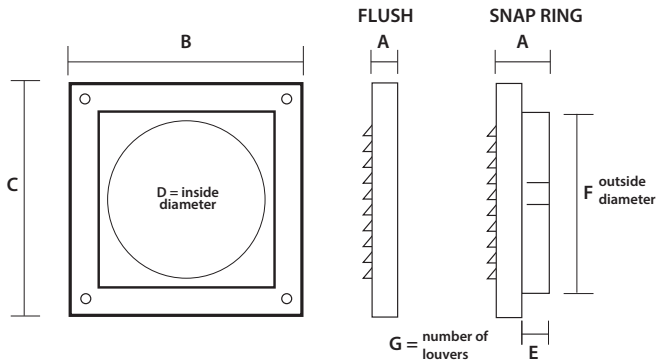

PRODUCT SPECIFICATIONS

- polypropylene molded plastic
- 4 mounting holes
- 3" - 4" diameters have a 1/4" x 1/4" molded fixed louver grid
- 5" - 8" diameters have a 1/2" x 1/2" molded fixed louver grid plus a 1/4" x 1/4" molded grid on the inside frame
- See table for connection lengths

Labels

Builder's Best, Inc.
 201 Broiles Drive
 Jacksonville, TX 75766
 903-586-8283
 sales@buildersbest.com
 BuildersBest.com

Eave Vent Hood PFL344 Plastic Fixed Louver Mini Louver Hood with 1/4" grid (part numbers on page 1)

1/4" X 1/4" MOLDED FIXED LOUVER GRID
 ON FRONT OF VENT
 3" & 4" ONLY

1/2" X 1/2" MOLDED FIXED LOUVER GRID
 ON FRONT OF VENT
 5" THRU 8" ONLY

1/4" X 1/4" MOLDED GRID
 ON INSIDE FRAME
 5" THRU 8" ONLY

FLUSH