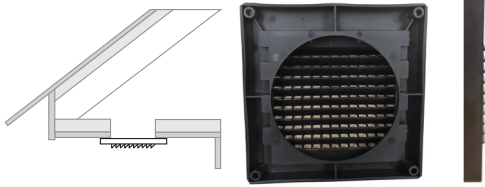

Builder's Best, Inc.
 201 Broiles Drive
 Jacksonville, TX 75766
 903-586-8283
 sales@buildersbest.com
 BuildersBest.com

Eave Vent Hood PFL344 Plastic Fixed Louver Mini Louver Hood with 1/4" grid (dimensions on pg 2)

10752 4" DIA FLUSH

10694 3" DIA SNAP ON RING

10812 4" DIA WITH 3" MALE COLLAR

11918 6" WITH 4" FEMALE TAIL

11249 4"
 WITH 3' FLEXIBLE ALUMINUM

DESCRIPTION

The PFL344 Mini Louver Hood features a 1/4" x 1/4" grid which provides protection against pests.

PRODUCT SPECIFICATIONS

- polypropylene molded plastic
- 4 mounting holes
- 3" - 4" diameters have a 1/4" x 1/4" molded fixed louver grid
- 5" - 8" diameters have a 1/2" x 1/2" molded fixed louver grid plus a 1/4" x 1/4" molded grid on the inside frame
- See table for connection lengths