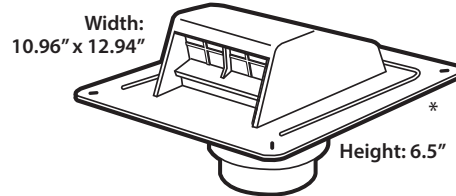

PRODUCT FEATURES

- Unique chatterless flapper
- Flexible flange which will not crack on installation
- Low profile
- Extended sidewall helps prevent crosswind water penetration

PRODUCT SPECIFICATIONS

- Heavy duty black plastic (polypropylene)
- Leakproof, seamless outer shell