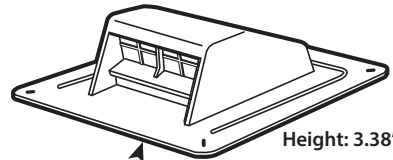

PRODUCT FEATURES

- Unique chatterless flapper
- Flexible flange which will not crack on installation
- Low profile
- Extended sidewall helps prevent crosswind water penetration

PRODUCT SPECIFICATIONS

- Heavy duty black plastic (polypropylene)
- Leakproof, seamless outer shell