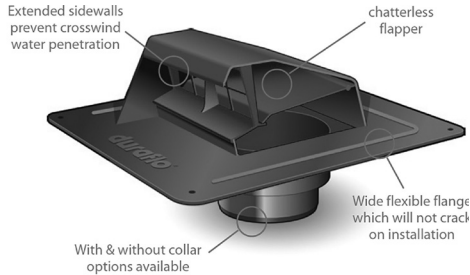

Builder's Best, Inc.
 201 Broiles Drive
 Jacksonville, TX 75766
 903-586-8283
 sales@buildersbest.com
 www.BuildersBest.com

DREV DURAFLO® ROOF CAP DRYER VENT EXHAUST

DESCRIPTION

Model DREV Duraflo® roof exhaust dryer vent cap is designed to exhaust dryer vents through the roof. It is made with heavy duty black plastic.

PRODUCT FEATURES

- Unique chatterless flapper
- Flexible flange which will not crack on installation
- Low profile
- Extended sidewall helps prevent crosswind water penetration

PRODUCT SPECIFICATIONS

- Heavy duty black plastic (polypropylene)
- Leakproof, seamless outer shell

Throat Opening:
 5.75" x 5.38"

PART NUMBERS

Dia.	Color	Use for:	Opening	Flapper	Screen	Each #	Qty	Case #	Package	Labeled	UPC
4"-5"	Black	dryer vent (6013)	3" collar	chatterless	molded	11250	6	111250	Bulk	•	662671601162
up to 5"	Black	dryer vent (6012)	flush	chatterless	molded	11507	4	111507	Bulk	•	662671601124