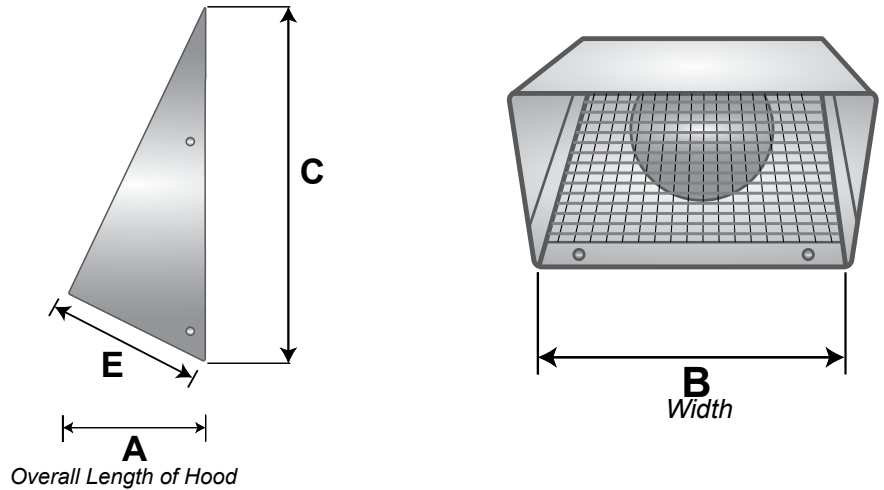

PRODUCT FEATURES

- 1/8" x 1/8" screen mechanically inserted and removable
- 4 mounting holes for secure connections

PRODUCT SPECIFICATIONS

- 020 aluminum, meets most building codes
- Riveted construction
- Mouth opening exceeds pipe area

PART NUMBERS & DIMENSIONS

Dia.	Tail	Flapper	Screen	Each #	Qty	Case #	Pkg	UPC	A (in.)	B (in.)	C (in.)	E (in.)	Open Area
6"	n/a	n/a	1/8" x 1/8" removable	12553	12	112553	Bulk	722048125537	4.5	8.25	10	5.375	40