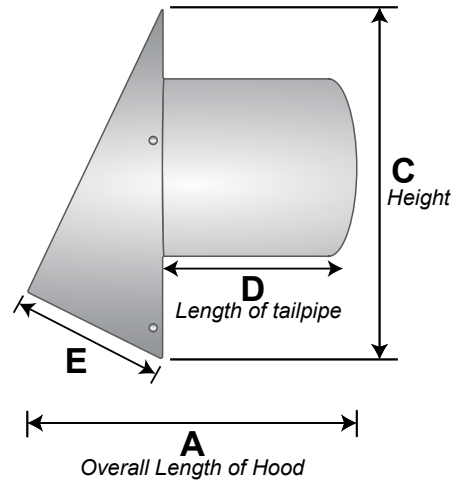

PRODUCT FEATURES

- Spring flapper with channel for sound dampening foam (foam not included)
- 1/4" x 1/4" screen mechanically inserted and removable
- 4 mounting holes for secure connections

PRODUCT SPECIFICATIONS

- 020 mill finish aluminum
- Riveted construction
- Tailpipe connected with 360° mechanical seam
- Mouth opening exceeds pipe area

PN 12464

PN 12464

PART NUMBERS & DIMENSIONS

Dia.	Tail	Flapper	Screen	Each #	Qty	Case #	Pkg	UPC	A in.	B in.	C in.	D in.	E in.	Open Area
4"	flush	spring flapper	1/4"x1/4" removable	12590	20	112590	Bulk	722048125902	3.375	5.25	7	n/a	4	18.75
4"	6"	spring flapper	1/4"x1/4" removable	12495	12	112495	Bulk	722048124950	8.875	5.25	7	5.5	4	18.75
5"	flush	spring flapper	1/4"x1/4" removable	12591	12	112591	Bulk	722048125919	4.5	8.25	10	n/a	5.375	40
5"	6"	spring flapper	1/4"x1/4" removable	12493	12	112493	Bulk	722048124936	10.25	8.25	10	5.5	5.375	40
6"	flush	spring flapper	1/4"x1/4" removable	12463	12	112463	Bulk	722048124639	4.5	8.25	10	n/a	5.375	40
6"	6"	spring flapper	1/4"x1/4" removable	12464	12	112464	Bulk	722048124646	10.25	8.25	10	5.5	5.375	40
7"	flush	spring flapper	1/4"x1/4" removable	12593	12	112593	Bulk	722048125933	4.5	8.25	10	n/a	5.375	40
7"	6"	spring flapper	1/4"x1/4" removable	12496	12	112496	Bulk	722048124967	10.25	8.25	10	5.5	5.375	40
8"	flush	spring flapper	1/4"x1/4" removable	12594	12	112594	Bulk	722048125940	4.5	10.25	11.25	n/a	5.5	52
8"	6"	spring flapper	1/4"x1/4" removable	12497	10	112497	Bulk	722048124974	10.25	10.25	11.25	5.5	5.5	52
10"	flush	spring flapper	1/4"x1/4" removable	12595	2	112595	Bulk	722048125957	6.25	12.25	14.25	n/a	7	80
10"	6"	spring flapper	1/4"x1/4" removable	12498	2	112498	Bulk	722048124981	11.75	12.25	14.25	5.5	7	80
12"	flush	spring flapper	1/4"x1/4" removable	12593	2	112593	Bulk	722048125938	11.75	14.25	14.25	n/a	7	99
12"	6"	spring flapper	1/4"x1/4" removable	12499	2	112499	Bulk	722048124998	17.5	14.25	14.25	5.5	7	99