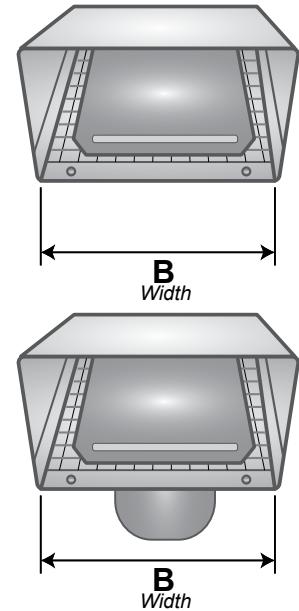

PRODUCT FEATURES

- Spring flapper with channel for sound dampening foam (foam not included)
- 1/4" x 1/4" screen mechanically inserted and removable
- 4 mounting holes for secure connections

PRODUCT SPECIFICATIONS

- 020 mill finish aluminum
- Riveted construction
- Tailpipe connected with 360° mechanical seam
- Mouth opening exceeds pipe area

PN 12464

PN 12464

PART NUMBERS & DIMENSIONS

Dia.	Tail	Flapper	Screen	Each #	Qty	Case #	Pkg	UPC	A in.	B in.	C in.	D in.	E in.	Open Area
4"	flush	spring flapper	1/4"x1/4" removable	12590	20	112590	Bulk	722048125902	3.375	5.25	7	n/a	4	18.75
4"	6"	spring flapper	1/4"x1/4" removable	12495	12	112495	Bulk	722048124950	8.875	5.25	7	5.5	4	18.75
5"	flush	spring flapper	1/4"x1/4" removable	12591	12	112591	Bulk	722048125919	4.5	8.25	10	n/a	5.375	40
5"	6"	spring flapper	1/4"x1/4" removable	12493	12	112493	Bulk	722048124936	10.25	8.25	10	5.5	5.375	40
6"	flush	spring flapper	1/4"x1/4" removable	12463	12	112463	Bulk	722048124639	4.5	8.25	10	n/a	5.375	40
6"	6"	spring flapper	1/4"x1/4" removable	12464	12	112464	Bulk	722048124646	10.25	8.25	10	5.5	5.375	40
7"	flush	spring flapper	1/4"x1/4" removable	12593	12	112593	Bulk	722048125933	4.5	8.25	10	n/a	5.375	40
7"	6"	spring flapper	1/4"x1/4" removable	12496	12	112496	Bulk	722048124967	10.25	8.25	10	5.5	5.375	40
8"	flush	spring flapper	1/4"x1/4" removable	12594	12	112594	Bulk	722048125940	4.5	10.25	11.25	n/a	5.5	52
8"	6"	spring flapper	1/4"x1/4" removable	12497	10	112497	Bulk	722048124974	10.25	10.25	11.25	5.5	5.5	52
10"	flush	spring flapper	1/4"x1/4" removable	12595	2	112595	Bulk	722048125957	6.25	12.25	14.25	n/a	7	80
10"	6"	spring flapper	1/4"x1/4" removable	12498	2	112498	Bulk	722048124981	11.75	12.25	14.25	5.5	7	80
12"	flush	spring flapper	1/4"x1/4" removable	12593	2	112593	Bulk	722048125938	11.75	14.25	14.25	n/a	7	99
12"	6"	spring flapper	1/4"x1/4" removable	12499	2	112499	Bulk	722048124998	17.5	14.25	14.25	5.5	7	99