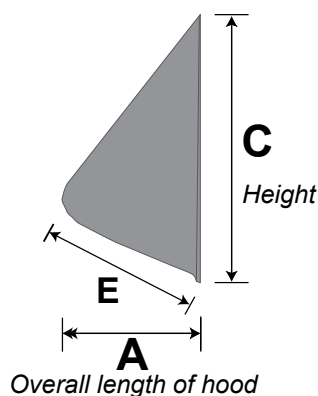

PRODUCT FEATURES

- 1/4" x 1/4" screen mechanically inserted
- Four mounting holes

PRODUCT SPECIFICATIONS

- 30 gauge paintable galvanized
- Mouth opening exceeds diameter

PN 12410

PART NUMBERS

Dia.	Tail	Flapper	Screen	Each #	Qty	Case #	Pkg	UPC	A (in.)	B (in.)	C (in.)	E (in.)	Open Area
4"	n/a	n/a	1/4" x 1/4" removable	12410	24	112410	Bulk	722048124103	3.5	6	6	4	15.75

SHEET METAL DIMENSIONS MAY VARY ± .15 INCHES

WARRANTY

Warranty Statement at <https://buildersbest.com>