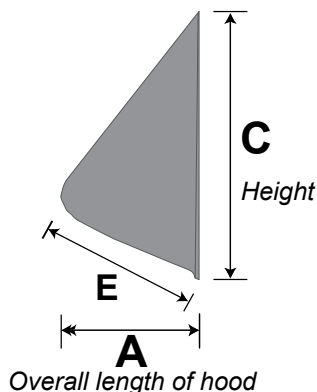

PRODUCT FEATURES

- 1/8" x 1/8" screen mechanically inserted
- Four mounting holes

PRODUCT SPECIFICATIONS

- 30 gauge paintable galvanized
- Mouth opening exceeds diameter

PN 12555

PART NUMBERS

Dia.	Tail	Flapper	Screen	Each #	Qty	Case #	Pkg	UPC	A (in.)	B (in.)	C (in.)	E (in.)	Open Area
4"	n/a	n/a	1/8" x 1/8" removable	12555	24	112555	Bulk	722048125551	3.5	6	6	4	15.75

SHEET METAL DIMENSIONS MAY VARY ± .15 INCHES

WARRANTY

Warranty Statement at <https://buildersbest.com>