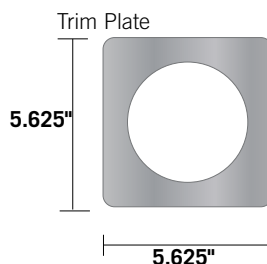

PRODUCT FEATURES

- Flapper with 1/4" channel for sound dampening foam (foam not included)
- Four mounting holes
- P-Tanium™ trim plate included with 11.5" tail

PN 10889

PRODUCT SPECIFICATIONS

- 30 gauge paintable galvanized
- Tailpipe connected with 360° mechanical seam
- Mouth opening exceeds pipe area

PART NUMBERS

GWM420 WIDE MOUTH WITH FLAPPER

Dia.	Tail	Flapper	Screen	Each #	Qty	Case #	Package	UPC	Labeled	A (in.)	B (in.)	C (in.)	D (in.)	E (in.)	Open Area
3"	11.5"	flapper	n/a	10887	12	110887	Bulk	722048108875	•	3.5	6	6	11.5	4	15.75
4"	n/a	flapper	n/a	11157	24	111157	Bulk	722048111578	na	3.5	6	6	0	4	15.75
4"	11.5"	flapper	n/a	10648	6	110648	Display Tray	722048106482	•	3.5	6	6	11.5	4	15.75
4"	11.5"	flapper	n/a	11430	8	111430	Display Card	722048114302	•	3.5	6	6	11.5	4	15.75
4"	11.5"	flapper	n/a	10889	12	110889	Bulk	722048108899	•	3.5	6	6	11.5	4	15.75

P-TANIUM™ TRIM PLATES

Dia.	Each #	Qty	Case #	Package	UPC	Labeled
3"	10056	100	110056	Bulk	722048100565	na
4"	10057	100	110057	Bulk	722048100572	na

SHEET METAL DIMENSIONS MAY VARY ± .15 INCHES

WARRANTY

Warranty Statement at <https://buildersbest.com>