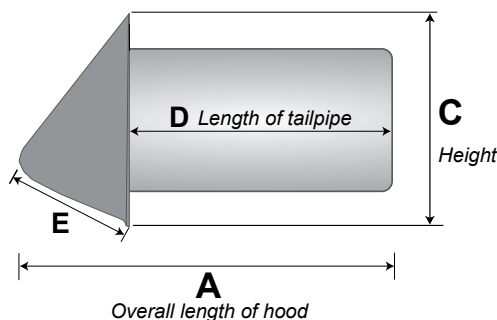

PRODUCT FEATURES

- Flapper with 1/4" channel for sound dampening foam (foam not included)
- Four mounting holes
- P-Tanium™ trim plate included with 11.5" tail

PN 10889

PRODUCT SPECIFICATIONS

- 30 gauge paintable galvanized
- Tailpipe connected with 360° mechanical seam
- Mouth opening exceeds pipe area

PART NUMBERS

GWM420 WIDE MOUTH WITH FLAPPER

Dia.	Tail	Flapper	Screen	Each #	Qty	Case #	Package	UPC	Labeled	A (in.)	B (in.)	C (in.)	D (in.)	E (in.)	Open Area
3"	11.5"	flapper	n/a	10887	12	110887	Bulk	722048108875	•	3.5	6	6	11.5	4	15.75
4"	n/a	flapper	n/a	11157	24	111157	Bulk	722048111578	na	3.5	6	6	0	4	15.75
4"	11.5"	flapper	n/a	10648	6	110648	Display Tray	722048106482	•	3.5	6	6	11.5	4	15.75
4"	11.5"	flapper	n/a	11430	8	111430	Display Card	722048114302	•	3.5	6	6	11.5	4	15.75
4"	11.5"	flapper	n/a	10889	12	110889	Bulk	722048108899	•	3.5	6	6	11.5	4	15.75

P-TANIUM™ TRIM PLATES

Dia.	Each #	Qty	Case #	Package	UPC	Labeled
3"	10056	100	110056	Bulk	722048100565	na
4"	10057	100	110057	Bulk	722048100572	na

SHEET METAL DIMENSIONS MAY VARY ± .15 INCHES

WARRANTY

Warranty Statement at <https://buildersbest.com>