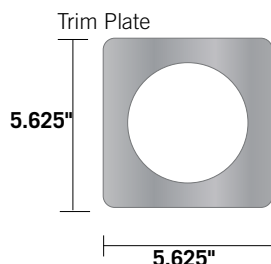

PRODUCT SPECIFICATIONS

- 30 gauge paintable galvanized P-Tanium™
- Tailpipe connected with 360° mechanical seam
- Mouth opening exceeds pipe area

PN 12341

PART NUMBERS

GWM424 WIDE MOUTH WITH FLAPPER & 1/4" SCREEN

Dia	Tail	Flapper	Screen	Each #	Qty	Case #	Pkg	UPC	A (in.)	B (in.)	C (in.)	D (in.)	E (in.)	Open Area
4"	flush	flapper	1/4" x 1/4" removable	12341	24	112341	Bulk	722048123410	3.5	6	6	0	4	15.75
4"	11	flapper	1/4" x 1/4" removable	10891	12	110891	Bulk	722048108912	14.75	6	6	11	4	15.75

P-TANIUM™ TRIM PLATES

Dia.	Each #	Qty	Case #	Package	UPC	Labeled
3"	10056	100	110056	Bulk	722048100565	na
4"	10057	100	110057	Bulk	722048100572	na

SHEET METAL DIMENSIONS MAY VARY ± .15 INCHES

WARRANTY

Warranty Statement at <https://buildersbest.com>