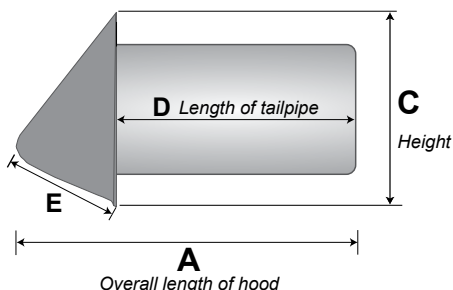

Builder's Best, Inc.
201 Broiles Drive
Jacksonville, TX 75766
903-586-8283
sales@buildersbest.com
BuildersBest.com

GWM424 P-Tanium™ Galvanized Wide Mouth Hood with flapper & 1/4" screen

DESCRIPTION

The GWM424 is a galvanized wide mouth wall vent hood made with durable P-Tanium™ paintable galvanized steel. The dark gray matte finish can be left unpainted if desired.

PRODUCT FEATURES

- Flapper with 1/4" channel for sound dampening foam (foam not included)
- 1/4" x 1/4" screen mechanically inserted
- Four mounting holes

PRODUCT SPECIFICATIONS

- 30 gauge paintable galvanized P-Tanium™
- Tailpipe connected with 360° mechanical seam
- Mouth opening exceeds pipe area

PART NUMBERS

GWM424 WIDE MOUTH WITH FLAPPER & 1/4" SCREEN

Dia	Tail	Flapper	Screen	Each #	Qty	Case #	Pkg	UPC	A (in.)	B (in.)	C (in.)	D (in.)	E (in.)	Open Area
4"	flush	flapper	1/4" x 1/4" removable	12341	24	112341	Bulk	722048123410	3.5	6	6	0	4	15.75
4"	11	flapper	1/4" x 1/4" removable	10891	12	110891	Bulk	722048108912	14.75	6	6	11	4	15.75

P-TANIUM™ TRIM PLATES

Dia.	Each #	Qty	Case #	Package	UPC	Labeled
3"	10056	100	110056	Bulk	722048100565	na
4"	10057	100	110057	Bulk	722048100572	na

SHEET METAL DIMENSIONS MAY VARY ± .15 INCHES

WARRANTY

Warranty Statement at <https://buildersbest.com>