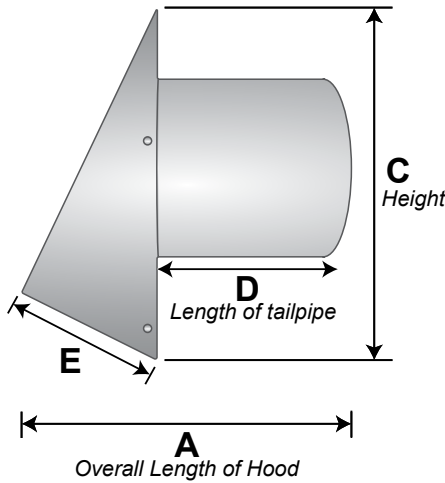

PRODUCT FEATURES

- 1/4" x 1/4" screens mechanically inserted and removable
- 4 mounting holes for secure connections
- Plain face (no logo)

PRODUCT SPECIFICATIONS

- 26 gauge P-Tanium™ paintable galvanized steel
- Riveted construction
- Tailpipe features 360° mechanical seam
- Mouth opening exceeds pipe area

PN 12506

PN 12506

PART NUMBERS & DIMENSIONS

Dia.	Tail	Flapper	Screen	Each #	Qty	Case #	Pkg	UPC	A in	B in	C in	D in	E in	Open Area
4"	n/a	n/a	1/4"x1/4" removable	12042	20	112042	Bulk	722048120426	3.875	5.25	7	n/a	4	18.75
4"	6"	n/a	1/4"x1/4" removable	12067	12	112067	Bulk	722048120679	8.875	5.25	7	5.5	4	18.75
4"	11"	n/a	1/4"x1/4" removable	12068	12	112068	Bulk	722048120686	14.5	5.25	7	11.25	4	18.75
5"	n/a	n/a	1/4"x1/4" removable	12501	12	112501	Bulk	722048125018	4.5	8.25	10	n/a	5.375	40
5"	6"	n/a	1/4"x1/4" removable	12502	12	112502	Bulk	722048125022	10.25	8.25	10	5.5	5.375	40
5"	11"	n/a	1/4"x1/4" removable	12503	6	112503	Bulk	722048125039	15.75	8.25	10	11.25	5.375	40
6"	n/a	n/a	1/4"x1/4" removable	12504	12	112504	Bulk	722048125046	4.5	8.25	10	n/a	5.375	40
6"	6"	n/a	1/4"x1/4" removable	12505	12	112505	Bulk	722048125053	10.25	8.25	10	5.5	5.375	40
6"	11"	n/a	1/4"x1/4" removable	12506	6	112506	Bulk	722048125060	15.75	8.25	10	11.25	5.375	40
7"	n/a	n/a	1/4"x1/4" removable	12507	12	112507	Bulk	722048125077	4.5	8.25	10	n/a	5.375	40
7"	6"	n/a	1/4"x1/4" removable	12508	12	112508	Bulk	722048125084	10.25	8.25	10	5.5	5.375	40
7"	11"	n/a	1/4"x1/4" removable	12509	6	112509	Bulk	722048125091	15.75	8.25	10	11.25	5.375	40
8"	n/a	n/a	1/4"x1/4" removable	12115	12	112115	Bulk	722048121157	4.5	10.25	11.25	n/a	5.5	52
8"	6"	n/a	1/4"x1/4" removable	12243	10	112243	Bulk	722048122437	10.25	10.25	11.25	5.5	5.5	52
8"	11"	n/a	1/4"x1/4" removable	12245	6	112245	Bulk	722048122451	16	10.25	11.25	11.25	5.5	52

SHEET METAL DIMENSIONS MAY VARY ± .15 INCHES

LABELS

WARRANTY

Complete Warranty Statement at <https://www.buildersbest.com>

Hood Wall GWM704 heavy ptanium with screen V9 6/13/23