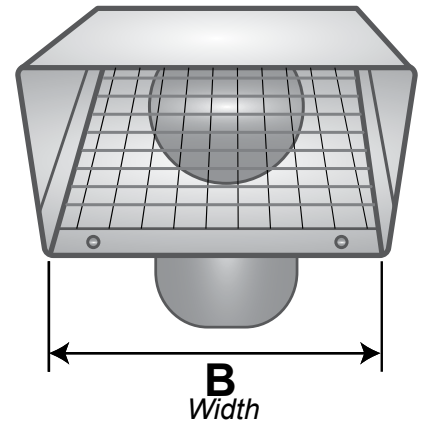

PRODUCT FEATURES

- 1/4" x 1/4" screens mechanically inserted and removable
- 4 mounting holes for secure connections
- Plain face (no logo)

PRODUCT SPECIFICATIONS

- 26 gauge P-Tanium™ paintable galvanized steel
- Riveted construction
- Tailpipe features 360° mechanical seam
- Mouth opening exceeds pipe area

PN 12506

PN 12506

PART NUMBERS & DIMENSIONS

Dia.	Tail	Flapper	Screen	Each #	Qty	Case #	Pkg	UPC	A in	B in	C in	D in	E in	Open Area
4"	n/a	n/a	1/4"x1/4" removable	12042	20	112042	Bulk	722048120426	3.875	5.25	7	n/a	4	18.75
4"	6"	n/a	1/4"x1/4" removable	12067	12	112067	Bulk	722048120679	8.875	5.25	7	5.5	4	18.75
4"	11"	n/a	1/4"x1/4" removable	12068	12	112068	Bulk	722048120686	14.5	5.25	7	11.25	4	18.75
5"	n/a	n/a	1/4"x1/4" removable	12501	12	112501	Bulk	722048125018	4.5	8.25	10	n/a	5.375	40
5"	6"	n/a	1/4"x1/4" removable	12502	12	112502	Bulk	722048125022	10.25	8.25	10	5.5	5.375	40
5"	11"	n/a	1/4"x1/4" removable	12503	6	112503	Bulk	722048125039	15.75	8.25	10	11.25	5.375	40
6"	n/a	n/a	1/4"x1/4" removable	12504	12	112504	Bulk	722048125046	4.5	8.25	10	n/a	5.375	40
6"	6"	n/a	1/4"x1/4" removable	12505	12	112505	Bulk	722048125053	10.25	8.25	10	5.5	5.375	40
6"	11"	n/a	1/4"x1/4" removable	12506	6	112506	Bulk	722048125060	15.75	8.25	10	11.25	5.375	40
7"	n/a	n/a	1/4"x1/4" removable	12507	12	112507	Bulk	722048125077	4.5	8.25	10	n/a	5.375	40
7"	6"	n/a	1/4"x1/4" removable	12508	12	112508	Bulk	722048125084	10.25	8.25	10	5.5	5.375	40
7"	11"	n/a	1/4"x1/4" removable	12509	6	112509	Bulk	722048125091	15.75	8.25	10	11.25	5.375	40
8"	n/a	n/a	1/4"x1/4" removable	12115	12	112115	Bulk	722048121157	4.5	10.25	11.25	n/a	5.5	52
8"	6"	n/a	1/4"x1/4" removable	12243	10	112243	Bulk	722048122437	10.25	10.25	11.25	5.5	5.5	52
8"	11"	n/a	1/4"x1/4" removable	12245	6	112245	Bulk	722048122451	16	10.25	11.25	11.25	5.5	52