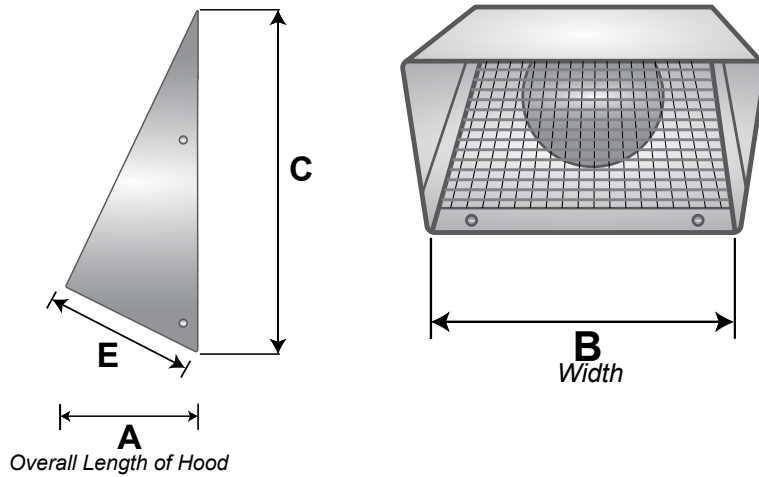

Builder's Best, Inc.
 201 Broiles Drive
 Jacksonville, TX 75766
 903-586-8283
 sales@buildersbest.com
 BuildersBest.com

GWM708 P-Tanium™ Paintable Heavy Gauge Hood with 1/8" Screen

PN 12558

DESCRIPTION

The GWM708 is a galvanized wide mouth wall vent hood made with heavy duty P-Tanium™ paintable galvanized steel. The dark gray matte finish can be left unpainted if desired.

PRODUCT FEATURES

- 1/8" x 1/8" screen mechanically inserted and removable
- 4 mounting holes for secure connections
- Plain face (no logo)

PRODUCT SPECIFICATIONS

- 26 gauge P-Tanium™ paintable galvanized steel
- Riveted construction
- Mouth opening exceeds pipe area

PART NUMBERS & DIMENSIONS

Dia.	Tail	Flapper	Screen	Each #	Qty	Case #	Pkg	UPC	A (in.)	B (in.)	C (in.)	D (in.)	E (in.)	Open Area
6"	n/a	n/a	1/8" x 1/8" removable	12558	12	112558	Bulk	722048125582	3.875	5.25	7	n/a	4	40