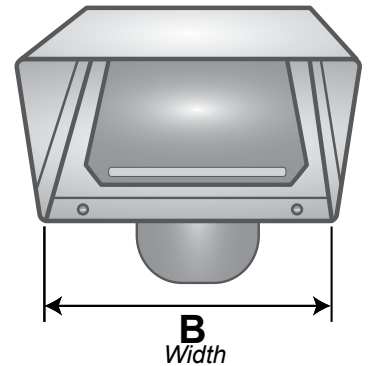

## PRODUCT FEATURES

- 4" - 7" flapper includes channel for sound dampening foam (foam not included)
- 4 mounting holes for secure connections
- Plain face (no logo)

PN 12219

## PRODUCT SPECIFICATIONS

- 26 gauge P-Tanium™ paintable galvanized steel
- Riveted construction
- Tailpipe connected with 360° mechanical seam
- Mouth opening exceeds pipe area

PN 12514

SIDE VIEW 11" TAIL