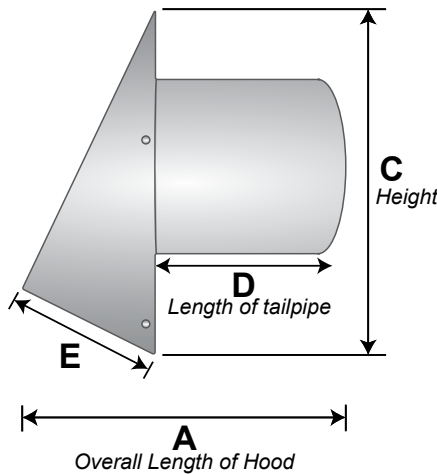

## PRODUCT FEATURES

- 4" - 7" flapper includes channel for sound dampening foam (foam not included)
- 4 mounting holes for secure connections
- Plain face (no logo)

PN 12219

## PRODUCT SPECIFICATIONS

- 26 gauge P-Tanium™ paintable galvanized steel
- Riveted construction
- Tailpipe connected with 360° mechanical seam
- Mouth opening exceeds pipe area

PN 12514

SIDE VIEW 11" TAIL

## PART NUMBERS & DIMENSIONS

Dia.	Tail	Flapper	Screen	Each #	Qty	Case PN	Pkg	UPC	A (in.)	B (in.)	C (in.)	D (in.)	E (in.)	Open Area
4"	n/a	flapper	n/a	12041	20	112041	Bulk	722048120419	3.375	5.25	7	n/a	4	18.75
4"	6"	flapper	n/a	12219	12	112219	Bulk	722048122192	8.875	5.25	7	5.5	4	18.75
4"	11"	flapper	n/a	11708	12	111708	Bulk	722048117082	14.5	5.25	7	11.25	4	18.75
5"	n/a	flapper	n/a	12510	12	112510	Bulk	722048125107	4.5	8.25	10	n/a	5.375	40
5"	6"	flapper	n/a	12511	12	112511	Bulk	722048125114	10.25	8.25	10	5.5	5.375	40
5"	11"	flapper	n/a	12512	6	112512	Bulk	722048125121	15.75	8.25	10	11.25	5.375	40
6"	n/a	flapper	n/a	12513	12	112513	Bulk	722048125138	4.5	8.25	10	n/a	5.375	40
6"	6"	flapper	n/a	12514	12	112514	Bulk	722048125145	10.25	8.25	10	5.5	5.375	40
6"	11"	flapper	n/a	12515	6	112515	Bulk	722048125152	15.75	8.25	10	11.25	5.375	40
7"	n/a	flapper	n/a	12516	12	112516	Bulk	722048125169	4.5	8.25	10	n/a	5.375	40
7"	6"	flapper	n/a	12517	12	112517	Bulk	722048125176	10.25	8.25	10	5.5	5.375	40
7"	11"	flapper	n/a	12518	6	112518	Bulk	722048125183	15.75	8.25	10	11.25	5.375	40
8"	n/a	flapper	n/a	12418	12	112418	Bulk	722048124189	4.5	10.25	11.25	n/a	5.5	52
8"	6"	flapper	n/a	12070	10	112070	Bulk	722048120709	10.25	10.25	11.25	5.5	5.5	52
8"	11"	flapper	n/a	11841	6	111841	Bulk	722048118416	16	10.25	11.25	11.25	5.5	52

SHEET METAL DIMENSIONS MAY VARY ± .15 INCHES