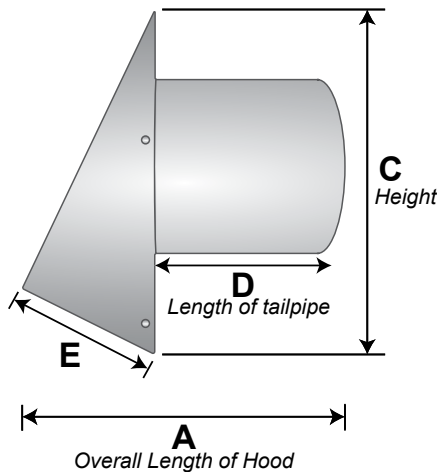

PRODUCT SPECIFICATIONS

- 26 gauge P-Tanium™ paintable galvanized steel
- Riveted construction
- Tailpipe connected with 360° mechanical seam
- Mouth opening exceeds pipe area

PN 12523

PN 12420

PART NUMBERS & DIMENSIONS

Dia.	Tail	Flapper	Screen	Each #	Qty	Case #	Pkg	UPC	A in	B in	C in	D in	E in	Open Area
4"	n/a	flapper	1/4"x1/4" removable	12420	20	112420	Bulk	722048124202	3.375	5.25	7	n/a	4	18.75
4"	6"	flapper	1/4"x1/4" removable	12210	12	112210	Bulk	722048122109	8.875	5.25	7	5.5	4	18.75
4"	11"	flapper	1/4"x1/4" removable	12211	12	112211	Bulk	722048122116	14.5	5.25	7	11.25	4	18.75
5"	n/a	flapper	1/4"x1/4" removable	12519	12	112519	Bulk	722048125190	4.5	8.25	10	n/a	5.375	40
5"	6"	flapper	1/4"x1/4" removable	12520	12	112520	Bulk	722048125206	10.25	8.25	10	5.5	5.375	40
5"	11"	flapper	1/4"x1/4" removable	12521	6	112521	Bulk	722048125213	15.75	8.25	10	11.25	5.375	40
6"	n/a	flapper	1/4"x1/4" removable	12522	12	112522	Bulk	722048125220	4.5	8.25	10	n/a	5.375	40
6"	6"	flapper	1/4"x1/4" removable	12523	12	112523	Bulk	722048125237	10.25	8.25	10	5.5	5.375	40
6"	11"	flapper	1/4"x1/4" removable	12524	6	112524	Bulk	722048125244	15.75	8.25	10	11.25	5.375	40
7"	n/a	flapper	1/4"x1/4" removable	12525	12	112525	Bulk	722048125251	4.5	8.25	10	n/a	5.375	40
7"	6"	flapper	1/4"x1/4" removable	12526	12	112526	Bulk	722048125268	10.25	8.25	10	5.5	5.375	40
7"	11"	flapper	1/4"x1/4" removable	12527	6	112527	Bulk	722048128275	15.75	8.25	10	11.25	5.375	40
8"	n/a	flapper	1/4"x1/4" removable	12084	12	112084	Bulk	722048120846	4.5	10.25	11.25	n/a	5.5	52
8"	6"	flapper	1/4"x1/4" removable	12242	10	112242	Bulk	722048122420	10.25	10.25	11.25	5.5	5.5	52
8"	11"	flapper	1/4"x1/4" removable	12323	6	112323	Bulk	722048123236	16	10.25	11.25	11.25	5.5	52

SHEET METAL DIMENSIONS MAY VARY ± .15 INCHES

LABELS

WARRANTY

Complete Warranty Statement at <https://www.buildersbest.com>

Hood Wall GWM724 heavy ptanium wm flapper & screen V8 6/13/23