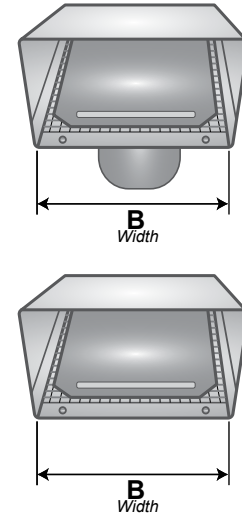

PRODUCT FEATURES

- Flapper with channel for sound dampening foam (foam not included)
- 1/4" x 1/4" screens mechanically inserted and removable
- 4 mounting holes for secure connections
- Plain face (no logo)

PRODUCT SPECIFICATIONS

- 26 gauge P-Tanium™ paintable galvanized steel
- Riveted construction
- Tailpipe connected with 360° mechanical seam
- Mouth opening exceeds pipe area

PN 12523

PN 12420

PART NUMBERS & DIMENSIONS

Dia.	Tail	Flapper	Screen	Each #	Qty	Case #	Pkg	UPC	A in	B in	C in	D in	E in	Open Area
4"	n/a	flapper	1/4"x1/4" removable	12420	20	112420	Bulk	722048124202	3.375	5.25	7	n/a	4	18.75
4"	6"	flapper	1/4"x1/4" removable	12210	12	112210	Bulk	722048122109	8.875	5.25	7	5.5	4	18.75
4"	11"	flapper	1/4"x1/4" removable	12211	12	112211	Bulk	722048122116	14.5	5.25	7	11.25	4	18.75
5"	n/a	flapper	1/4"x1/4" removable	12519	12	112519	Bulk	722048125190	4.5	8.25	10	n/a	5.375	40
5"	6"	flapper	1/4"x1/4" removable	12520	12	112520	Bulk	722048125206	10.25	8.25	10	5.5	5.375	40
5"	11"	flapper	1/4"x1/4" removable	12521	6	112521	Bulk	722048125213	15.75	8.25	10	11.25	5.375	40
6"	n/a	flapper	1/4"x1/4" removable	12522	12	112522	Bulk	722048125220	4.5	8.25	10	n/a	5.375	40
6"	6"	flapper	1/4"x1/4" removable	12523	12	112523	Bulk	722048125237	10.25	8.25	10	5.5	5.375	40
6"	11"	flapper	1/4"x1/4" removable	12524	6	112524	Bulk	722048125244	15.75	8.25	10	11.25	5.375	40
7"	n/a	flapper	1/4"x1/4" removable	12525	12	112525	Bulk	722048125251	4.5	8.25	10	n/a	5.375	40
7"	6"	flapper	1/4"x1/4" removable	12526	12	112526	Bulk	722048125268	10.25	8.25	10	5.5	5.375	40
7"	11"	flapper	1/4"x1/4" removable	12527	6	112527	Bulk	722048128275	15.75	8.25	10	11.25	5.375	40
8"	n/a	flapper	1/4"x1/4" removable	12084	12	112084	Bulk	722048120846	4.5	10.25	11.25	n/a	5.5	52
8"	6"	flapper	1/4"x1/4" removable	12242	10	112242	Bulk	722048122420	10.25	10.25	11.25	5.5	5.5	52
8"	11"	flapper	1/4"x1/4" removable	12323	6	112323	Bulk	722048123236	16	10.25	11.25	11.25	5.5	52