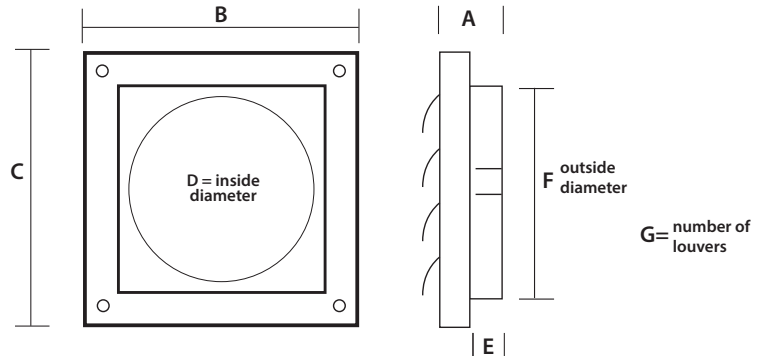

(PN and descriptions on pg 1, reverse)

3" OR 4" HOOD WITH FOUR LOUVERS

FLUSH

Diameter	A	B	C	D	G
3"	.625	5.6	5.5	3	4
4"	.625	5.6	5.5	4	4
5"	.625	7.3	7.0	5	2
6"	.625	8.2	8.2	6	3
7"	.625	8.6	8.8	7	3
8"	.625	9.7	10.0	8	3

SNAP RING

Diameter	A	B	C	D	E	F	G
3"	1.25	5.5	5.5	3	.625	3.25	4
4"	1.25	5.5	5.5	4	.625	4.25	4
5"	1.25	7.3	7.0	5	.625	5.25	2
6"	1.25	8.2	8.2	6	.625	6.25	3
7"	1.25	8.6	8.8	7	.625	7.25	3
8"	1.25	9.7	10.0	8	.625	8.25	3