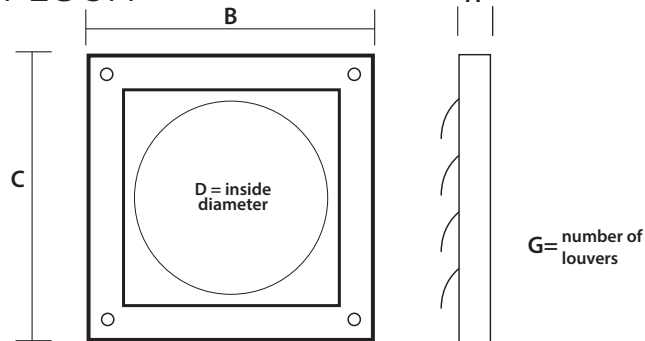

(PN and descriptions on pg 1, reverse)

3" OR 4" HOOD WITH FOUR LOUVERS

FLUSH

Diameter	A	B	C	D	G
3"	.625	5.6	5.5	3	4
4"	.625	5.6	5.5	4	4
5"	.625	7.3	7.0	5	2
6"	.625	8.2	8.2	6	3
7"	.625	8.6	8.8	7	3
8"	.625	9.7	10.0	8	3