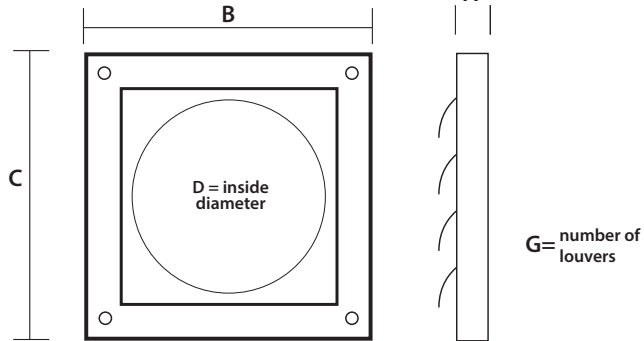

## PRODUCT SPECIFICATIONS

- polypropylene molded plastic
- 4 mounting holes
- 1/4" x 1/4" molded grid on the inside frame

# PML324 Louvered Hood with 1/4" grid

(PN and descriptions on pg 1, reverse)

3" OR 4" HOOD WITH FOUR LOUVERS

1/4" X 1/4" MOLDED GRID

## FLUSH

Diameter	A	B	C	D	G
3"	.625	5.6	5.5	3	4
4"	.625	5.6	5.5	4	4
5"	.625	7.3	7.0	5	2
6"	.625	8.2	8.2	6	3
7"	.625	8.6	8.8	7	3
8"	.625	9.7	10.0	8	3