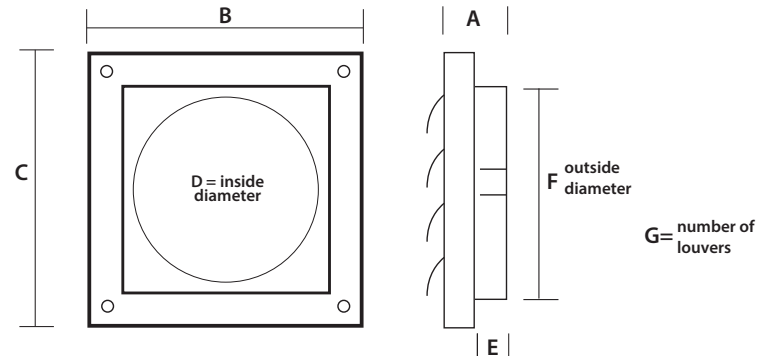

SNAP RING

Diameter	A	B	C	D	E	F	G
3"	1.25	5.5	5.5	3	.625	3.25	4
4"	1.25	5.5	5.5	4	.625	4.25	4
5"	1.25	7.3	7.0	5	.625	5.25	2
6"	1.25	8.2	8.2	6	.625	6.25	3
7"	1.25	8.6	8.8	7	.625	7.25	3
8"	1.25	9.7	10.0	8	.625	8.25	3