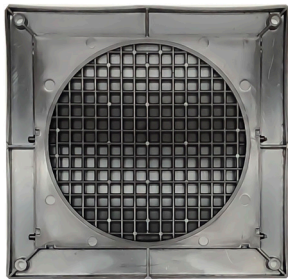

# PML324 Louvered Hood with 1/4" grid

(dimensions on pg 2, reverse)

PML324 6" FACE

## DESCRIPTION

The PML320 Louvered Hood features freeswinging louvers and 1/4" x 1/4" grid

## PRODUCT SPECIFICATIONS

- polypropylene molded plastic
- 4 mounting holes
- 1/4" x 1/4" molded grid on the inside frame

## RECOMMENDATION

The PML324 is good for side wall venting.  
 Not suitable for dryer venting.

PML324  
 BACK 1/4"X1/4" GRID

5" PML324 WITH 1/4" GRID  
 2 LOUVERS (OPEN)